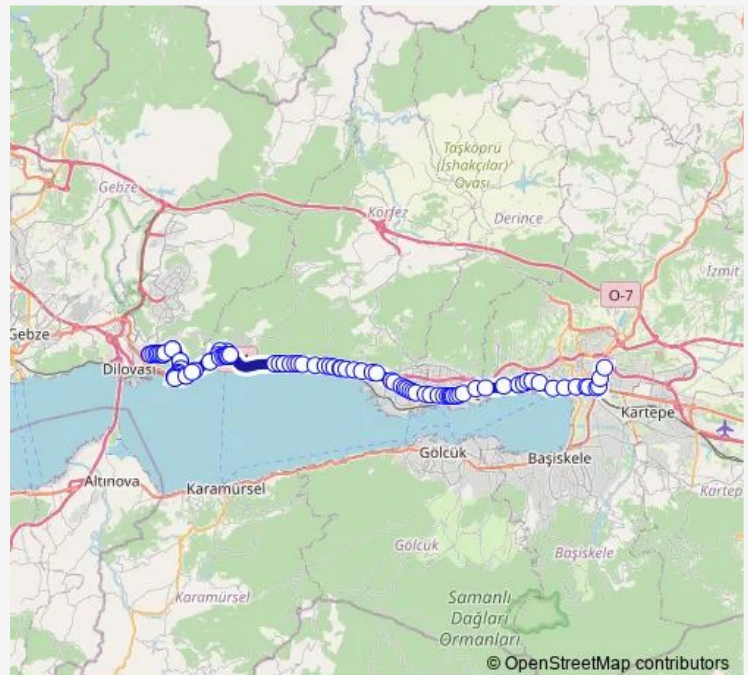

Leyla Sokak

Bağlar Caddesi 2

Route schedule

Hereke Terminali 1 — Doğu Terminali Depolama Alanı

Monday 06:55-18:48

Tuesday 06:55-18:48

Wednesday 06:55-18:48

Thursday 06:55-18:48

Friday 06:55-18:48

Saturday 06:50-19:45

Sunday 07:30-18:45

Route info

Direction: Hereke Terminali 1

Stops: 108

Trip Duration: 1 hour 27 min

192 — Dilovasi-İzmit