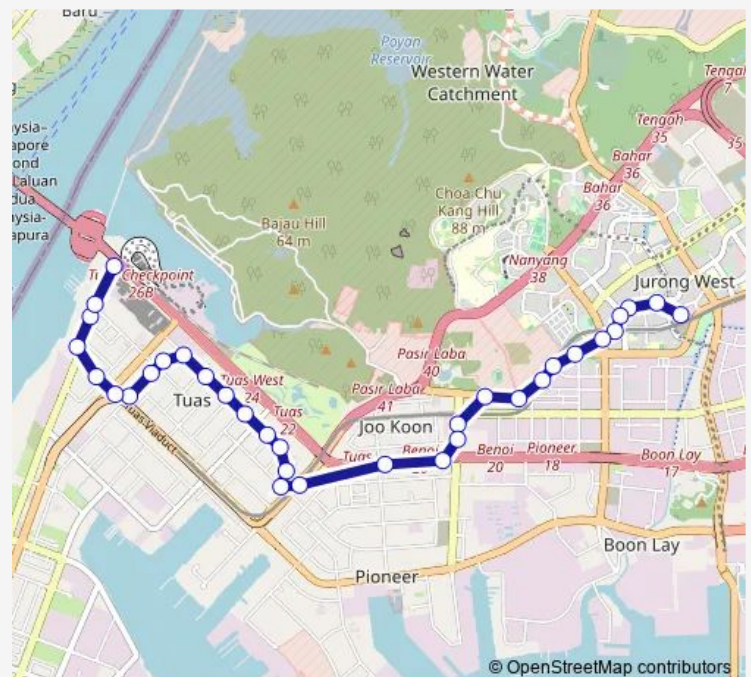

Thursday 05:45

Friday 05:45

Saturday 05:45

Sunday 05:45

Route info

Direction: Boon Lay Int

Stops: 33

Trip Duration: 0 hour 56 min

192

BusMaps

Aft Tuas Ave 6

Bef Tuas Ave 10

SMC Mfg

Opto-Pharm

OPP Beyonics Technology

OPP Michelman

Tuas West RD STN Exit A

AFT Tuas West Ave

Aft Pioneer Rd

Opp Super Continental

Tuas Link Stn

Tuas Ter

Direction

Tuas Ter — Boon Lay Int

Thursday 06:30

Friday 06:30

Saturday 06:30

Sunday 06:30

Route info

Direction: Tuas Ter

Stops: 33

Trip Duration: 0 hour 52 min