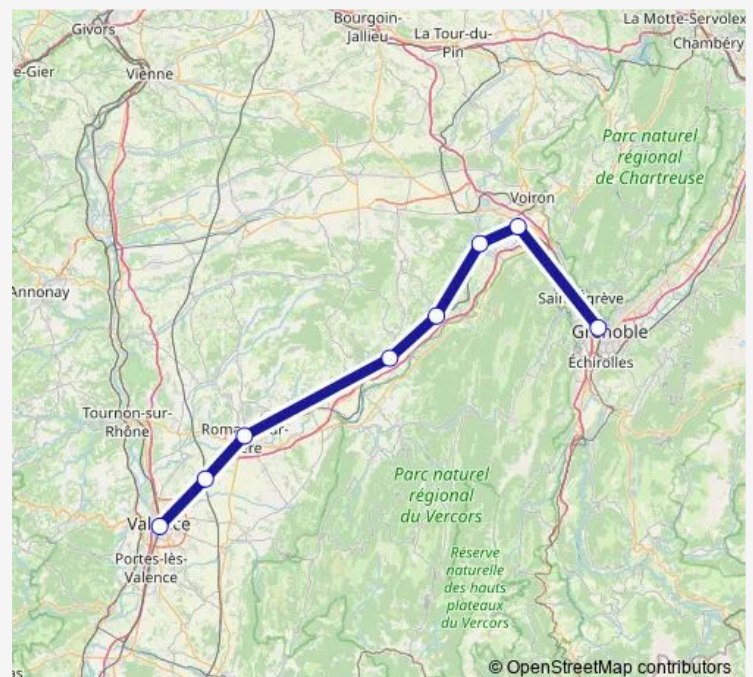

Bus K21

[Go to website](#)

Direction

Valence Gare Routière — Grenoble Europele

8 stops

[Open route schedule](#)

Valence Gare Routière

Valence TGV Rhône-Alpes Sud

Romans - Bourg-de-Péage

St-Marcellin (Isère)

Vinay

Tullins-Fures

Moirans

Grenoble Europele

Route schedule

Valence Gare Routière — Grenoble Europele

Monday 10:03-22:17

Tuesday 10:03-22:17

Wednesday 10:03-22:17

Thursday 10:03-22:17

Friday 10:03-13:28

Saturday —

Sunday 22:17

Route info

Direction: Valence Gare Routière

Stops: 8

Trip Duration: 2 hour 25 min

■ K21

BusMaps

Direction

St-Marcellin (Isère) — Valence Gare Routière

5 stops