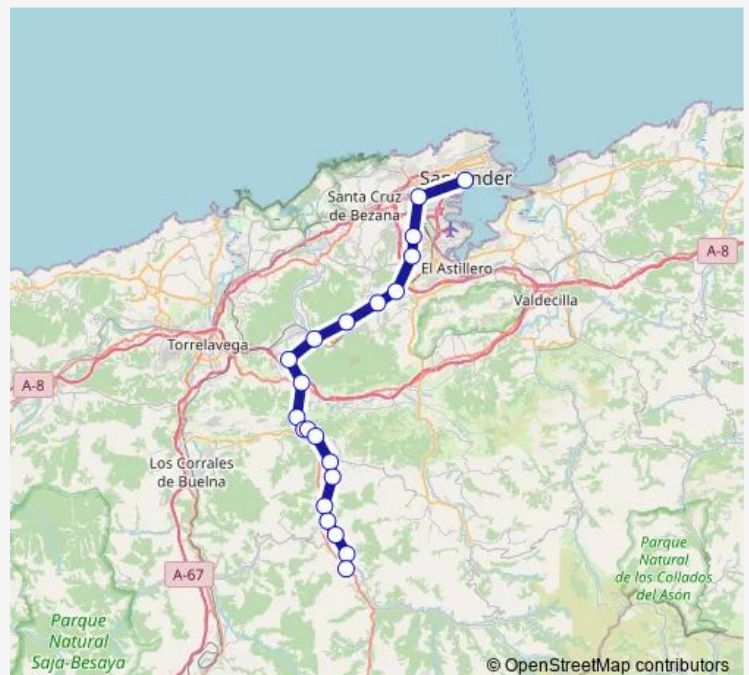

Cianca

Parbayon

La Pasiega

Renedo De Pielagos

Carandia

Vargas

Puente Viesgo

Santa Ana

Saturday 13:00

Sunday —

Route info

Direction: Santander E.A.

Stops: 21

Trip Duration: 0 hour 55 min

ALSA - Sder-Ontan Bus time schedules and route maps are available in an offline PDF at busmaps.com. Use the busmaps.com website to see live bus times, train schedule or subway schedule, and step-by-step directions for all public transit in Santander