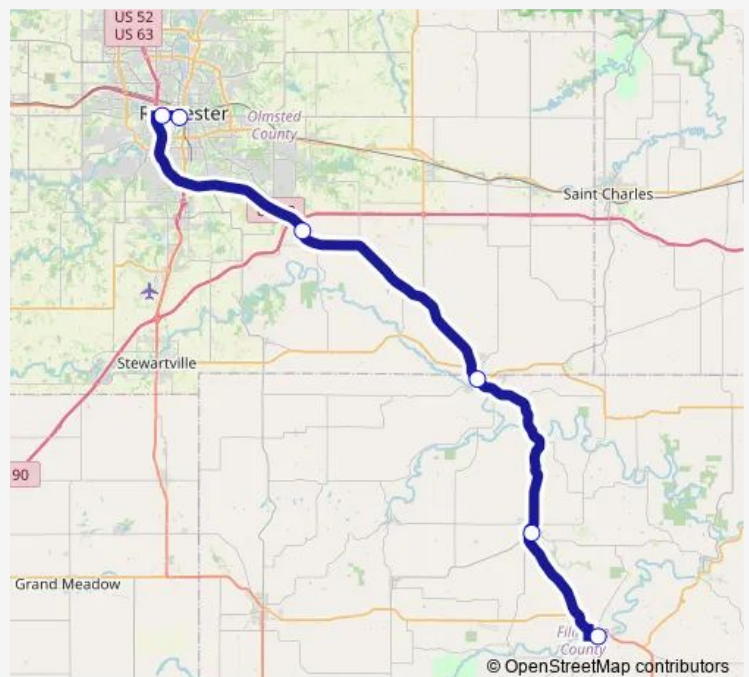

### Direction

Preston Fairgrounds — 2nd Ave. SW & 3rd St. SW (East side, North)

6 stops

[Open route schedule](#)

Preston Fairgrounds

Fountain Post Office

Chatfield Main St. & 4th St. Sw

Marion Service Center

St. Mary's Hospital

2nd Ave. SW & 3rd St. SW (East side, North)

### Route schedule

Preston Fairgrounds — 2nd Ave. SW & 3rd St. SW (East side, North)

Monday 05:22-06:45

Tuesday 05:22-06:45

Wednesday 05:22-06:45

Thursday 05:22-06:45

Friday 05:22-06:45

Saturday —

### Route info

Direction: Preston Fairgrounds

Stops: 6

Trip Duration: 0 hour 53 min

■ Preston

**Direction**

2nd Ave. SW & 3rd St. SW (East side, North) — Preston Fairgrounds

6 stops