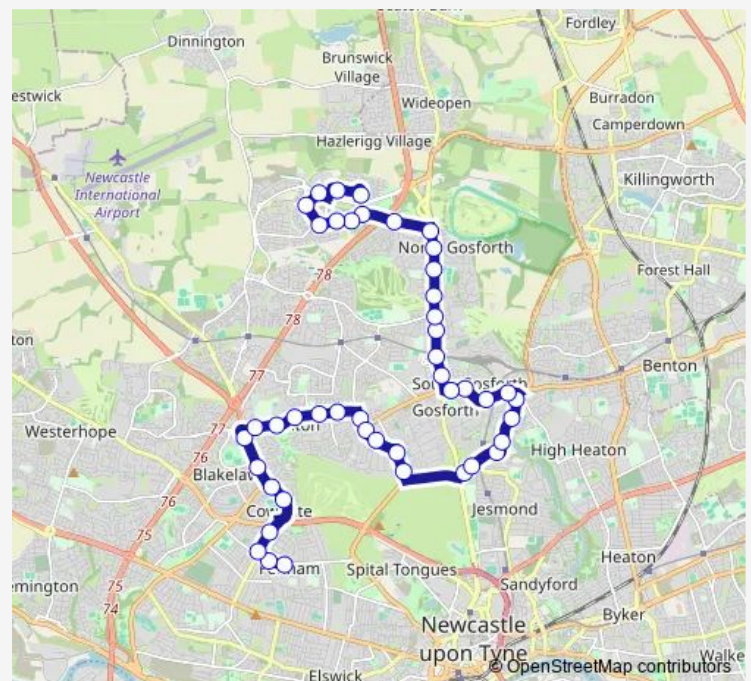

### Route schedule

Fenham Hall Drive-Convent Road — Sir Bobby Robson Way

Monday 15:35

Tuesday 15:35

Wednesday 15:35

Thursday 15:35

Friday 15:35

Saturday —

### Route info

Direction: Fenham Hall Drive-Convent Road

Stops: 45

Trip Duration: 0 hour 56 min

135N

Matthew Bank-Beattie Avenue

Haddricks Mill Road-Dene Crescent

South Gosforth Roundabout