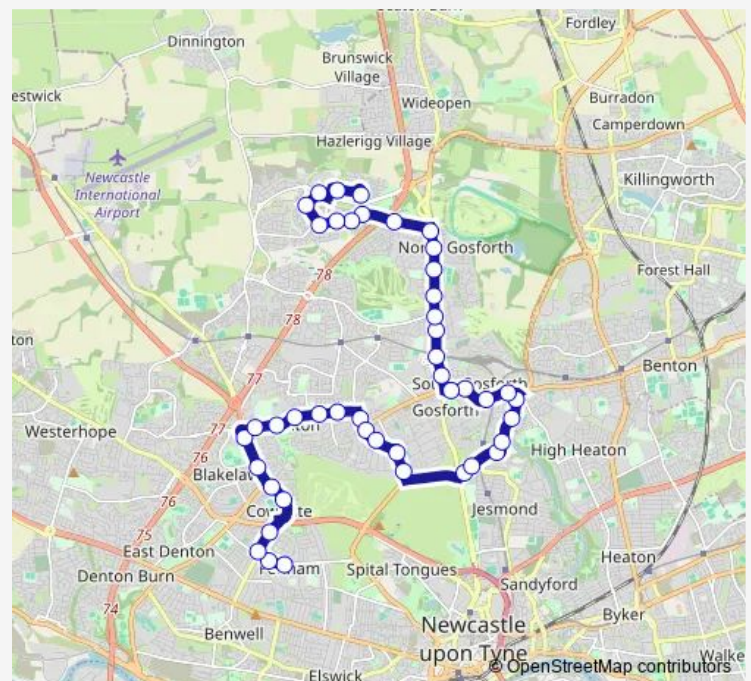

### Route schedule

Fenham Hall Drive-Convent Road — Sir Bobby Robson Way

Monday 15:35

Tuesday 15:35

Wednesday 15:35

Thursday 15:35

Friday 15:35

Saturday —

### Route info

Direction: Fenham Hall Drive-Convent Road

Stops: 45

Trip Duration: 0 hour 56 min

135n

Matthew Bank-Beattie Avenue

Haddricks Mill Road-Dene Crescent

South Gosforth Roundabout