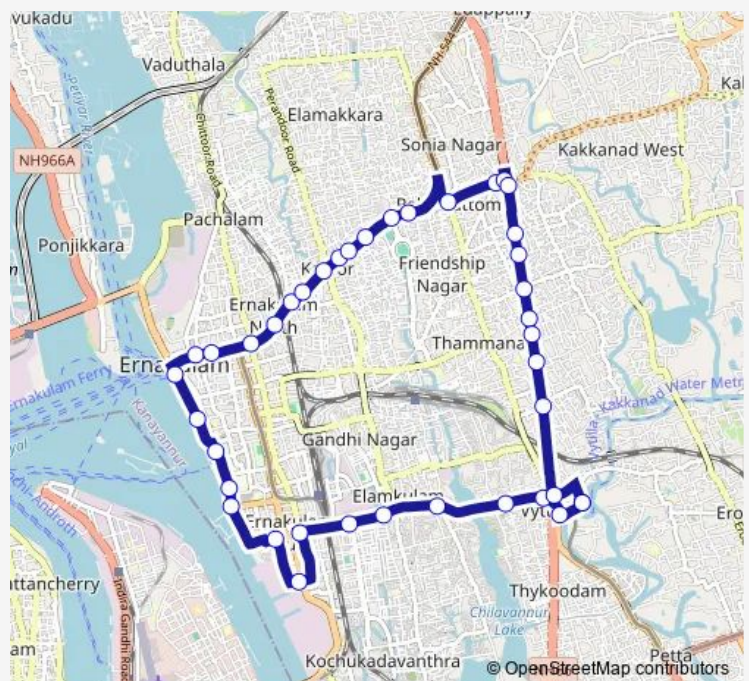

Bus Vyttila Mobility Hub ↔ Vyttila Mobility Hub (clockwise, via Kadavanthra and Palarivattam bypass)

[Go to website](#)

Direction

Vyttila — Vyttila

40 stops

[Open route schedule](#)

- Vyttila
- Vyttila Devaswom Board
- Vyttila Junction
- Janatha
- Elamkulam Junction
- Kadavanthra
- Manorama Junction
- Valanjambalam
- Ravipuram
- Pallimukk
- Gandhi Square
- Subash Park
- Children's Park
- Menaka
- High Court Junction
- Saritha
- St Alberts
- Kacheripadi
- North Railway Station
- Town Hall
- Manapattyparambu

Route schedule

Vyttila — Vyttila

| | |
|-----------|-------|
| Monday | 06:00 |
| Tuesday | 06:00 |
| Wednesday | 06:00 |
| Thursday | 06:00 |
| Friday | 06:00 |
| Saturday | 06:00 |
| Sunday | 06:00 |

Route info

Direction: Vyttila

Stops: 40

Trip Duration: 0 hour 51 min

Vyttila Mobility Hub ↔ Vyttila Mobility Hub (clockwise, via Kadavanthra and Palarivattam bypass) BusMaps

Kaloor

Model Technical School

Mathrubhoomi

Deshabhimani

Kaloor Stadium

Janatha

Palarivattom

Pipeline

Pipeline Junction

Pipeline Junction

Ernakulam Medical Centre

Convent