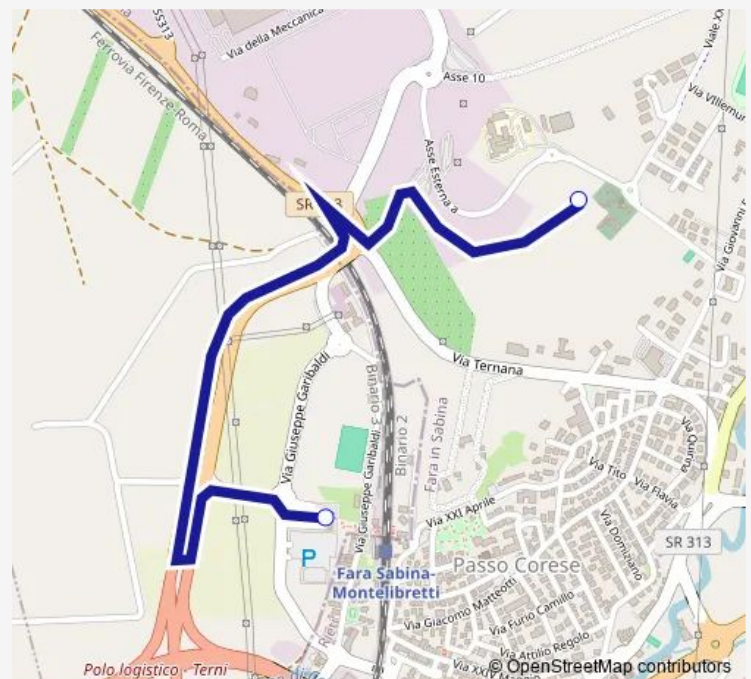

Direction

Fara Sabina | Viale Gioventù (Licei) # f10017 — Montelibretti | Stazione FS # f9958

2 stops

[Open route schedule](#)

Fara Sabina | Viale Gioventù (Licei) # f10017

Montelibretti | Stazione FS # f9958

Route schedule

Fara Sabina | Viale Gioventù (Licei) # f10017 — Montelibretti | Stazione FS # f9958

Monday	13:20
Tuesday	13:20
Wednesday	13:20
Thursday	13:20
Friday	13:20
Saturday	—
Sunday	—

Route info

Direction: Fara Sabina | Viale Gioventù (Licei) # f10017

Stops: 2

Trip Duration: 0 hour 5 min

Bus time schedules and route maps are available in an offline PDF at busmaps.com. Use the busmaps.com website to see live bus times, train schedule or subway schedule, and step-by-step directions for all public transit in Fiano Romano