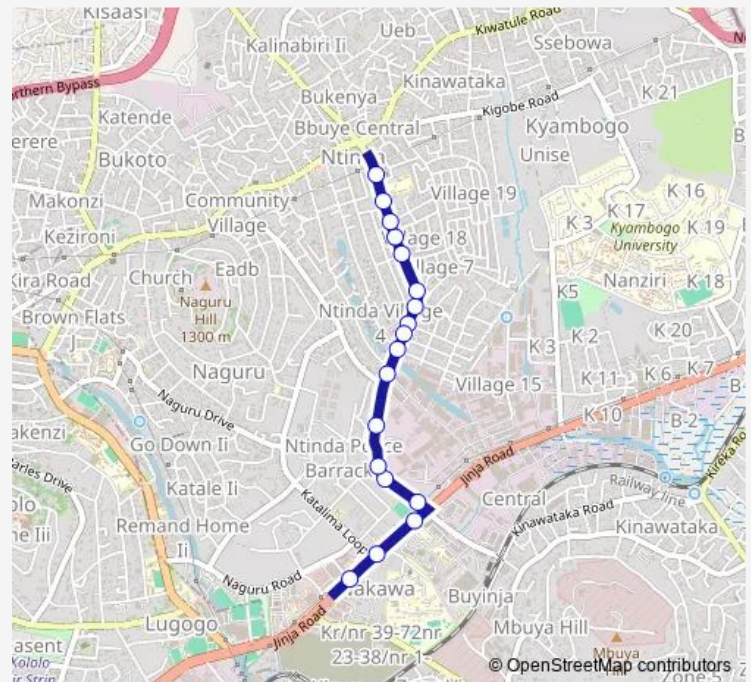

Bus KA113 Nakawa Taxi Park-Ntinda

[Go to website](#)

Direction

Utoda Nakawa — St. Luke Church of Uganda

18 stops

[Open route schedule](#)

Utoda Nakawa

Kagate - Yuasa

Nakawa Vocational Institute - Management Training And Advisory Centre (Mtac)

Uganda Police Ntinda Rd

Ballore Logistics

Multiple Icd

Police Children School

Shell Ntinda

Kimera Rd - Ntinda Rd Junction (Nakawa)

Market View Shoppers - Uganda Aids Commission Secretariate

Ntinda New Market

Ntinda Rd T Junction

Casa Miltu (Ntinda Rd)

Ntinda Post Office

Capital Shoppers Mall

Ntinda Uneb

Bank of Africa (Ntinda)

St. Luke Church of Uganda

Route schedule

Utoda Nakawa — St. Luke Church of Uganda

Monday 06:30-19:00

Tuesday 06:30-19:00

Wednesday 06:30-19:00

Thursday 06:30-19:00

Friday 06:30-19:00

Saturday 06:30-19:00

Sunday 06:30-19:00

Route info

Direction: Utoda Nakawa

Stops: 18

Trip Duration: 0 hour 20 min

KA113 — Nakawa Taxi Park-Ntinda