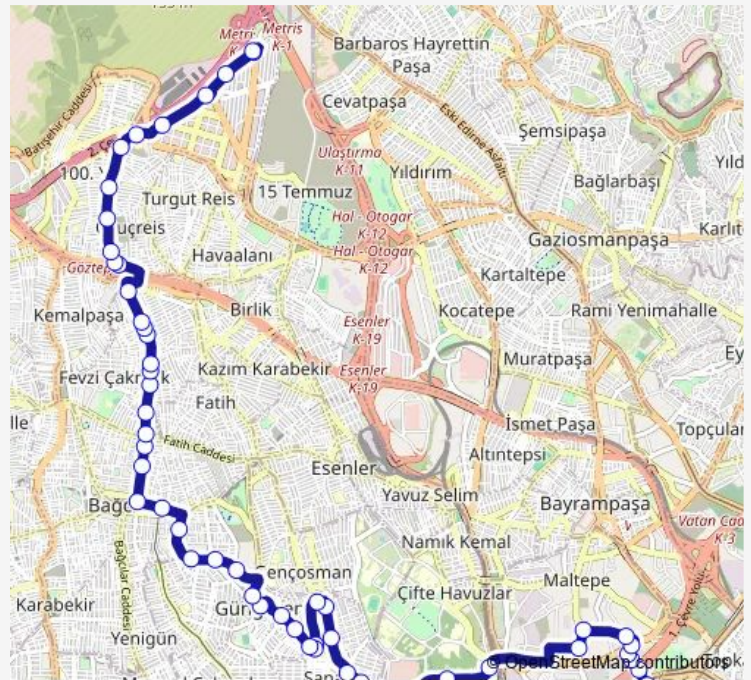

Karagöz Sokak

Söğütlü Yayla

SÖĞÜTLÜ YAYLA

Söğütlü Yayla

Route schedule

Panorama 1453 — Giyimkent Cad.

Monday	05:30
Tuesday	05:30
Wednesday	05:30
Thursday	05:30
Friday	05:30
Saturday	05:30
Sunday	05:30

Route info

Direction: Panorama 1453

Stops: 54

Trip Duration: 0 hour 41 min

TOPKAPI-GÜNGÖREN-BAĞCILAR-GİYİMKENT — 100.Yil MH - Bağcılar - Topkapi

BusMaps

Minibüs Durađı

OSMANBEY

GÜNGÖREN

Thursday 05:30

Friday 05:30

Saturday 05:30

Sunday 05:30

Route info

Direction: Giyimkent Cad.

Stops: 62

Trip Duration: 0 hour 48 min