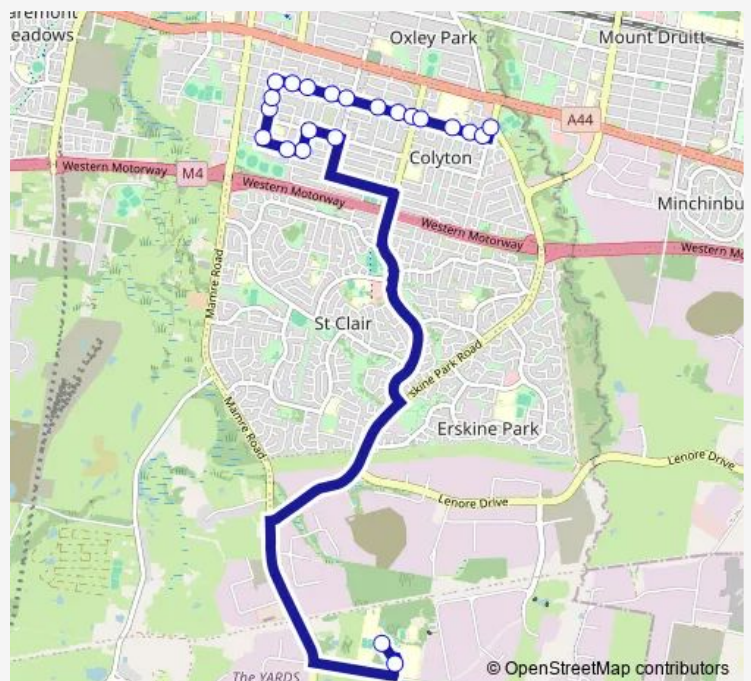

School Bus 4591 Mamre Anglican School to Solander Dr after Naoli PI

[Go to website](#)

Direction

Trinity Catholic Primary — Hewitt St Before Roper Rd

22 stops

[Open route schedule](#)

- Trinity Catholic Primary
- Emmaus Catholic College
- Desborough St After Marsden Rd
- Desborough St At Murray St
- Murray St At Carrington Rd
- Carrington Rd Before Thomas St
- Monfarville St At Margaret St
- Monfarville St Opp Milham St
- Monfarville St Opp William St
- Monfarville St Opp Carpenter St
- Carpenter St Before Knox St
- Carpenter St At Adams Cres
- Carpenter St After Tidswell St
- Carpenter St Before Marsden Rd
- Carpenter St At Day St
- Carpenter St Opp Leonard St
- Carpenter St At Bennet St
- Carpenter St At Kent PI
- Colyton High School, Carpenter St
- Carpenter St After Dalton St
- Carpenter St Before Hewitt St

Route schedule

Trinity Catholic Primary — Hewitt St Before Roper Rd

Monday	15:05
Tuesday	15:05
Wednesday	15:05
Thursday	15:05
Friday	15:05
Saturday	—
Sunday	—

Route info

Direction: Trinity Catholic Primary

Stops: 22

Trip Duration: 0 hour 29 min

4591 — Mamre Anglican School to Solander Dr after Naoli PI

4591 School Bus time schedules and route maps are available in an offline PDF at busmaps.com. Use the busmaps.com website to see live bus times, train schedule or subway schedule, and step-by-step directions for all public transit in Caddens