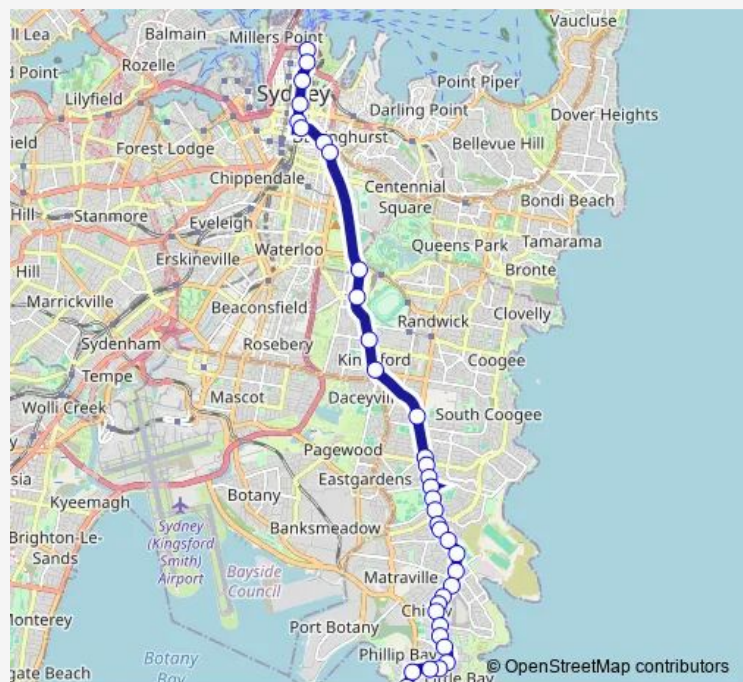

Anzac Pde At Byng St

Anzac Pde At Fitzgerald Av

Anzac Pde Before Minneapolis Cres

Anzac Pde Opp Murray St

Anzac Pde Opp Memorial Reserve

St Spyridon College, Anzac Pde

Route schedule

Circular Quay, Alfred St, Stand B — Anzac Pde Terminus

Monday 08:01-18:43

Tuesday 08:01-18:43

Wednesday 08:48-18:43

Thursday 08:48-18:43

Friday 08:48-18:43

Saturday 07:50-18:31

Sunday 08:01-18:35

Route info

Direction: Circular Quay, Alfred St, Stand B

Stops: 37

Trip Duration: 0 hour 51 min

L94 — Prepay-Only - La Perouse to City Circular Quay (Limited Stops) BusMaps

Anzac Pde Opp Kain Av

Anzac Pde Near Hillary Pde