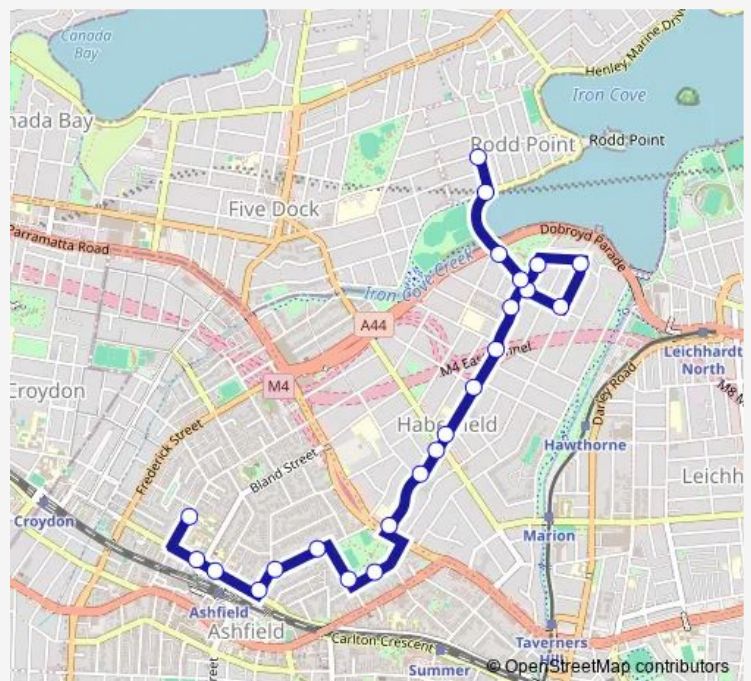

School Bus 591s De La Salle Ashfield to Rodd Point

[Go to website](#)

Direction

St Vincents College Ashfield, Alt St — Rodd Point Shops, Arthur St

23 stops

[Open route schedule](#)

St Vincents College Ashfield, Alt St

Learmonth St At Kingston St

Kingston St At Crescent St

Boomerang St Opp Robson Park

Mortley Av Opp Robson Park

Mortley Av Before Dobroyd Pde

Route schedule

St Vincents College Ashfield, Alt St — Rodd Point Shops, Arthur St

Monday 15:10

Tuesday 15:10

Wednesday 15:10

Thursday —

Friday 15:10

Saturday —

Sunday —

Route info

Direction: St Vincents College Ashfield, Alt St

Stops: 23

Trip Duration: 0 hour 18 min

591s — De La Salle Ashfield to Rodd Point

Henley Marine Dr At Arthur St

Rodd Point Shops, Arthur St

591s School Bus time schedules and route maps are available in an offline PDF at busmaps.com. Use the busmaps.com website to see live bus times, train schedule or subway schedule, and step-by-step directions for all public transit in Sydney