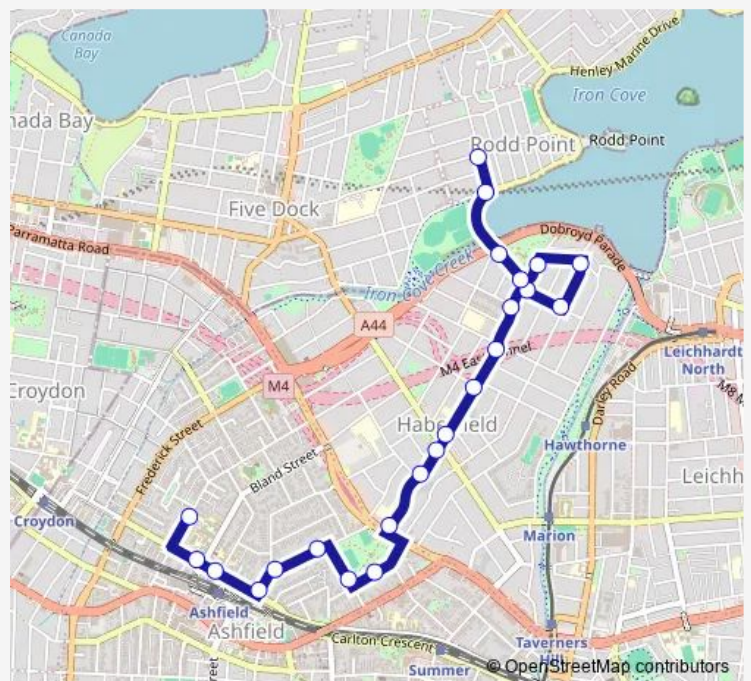

School Bus 591s De La Salle Ashfield to Rodd Point

[Go to website](#)

**Direction**

St Vincents College Ashfield, Alt St — Rodd Point Shops, Arthur St

23 stops

[Open route schedule](#)

St Vincents College Ashfield, Alt St

Learmonth St At Kingston St

Kingston St At Crescent St

Boomerang St Opp Robson Park

Mortley Av Opp Robson Park

Mortley Av Before Dobroyd Pde

Route schedule

St Vincents College Ashfield, Alt St — Rodd Point Shops, Arthur St

Monday 15:10

Tuesday 15:10

Wednesday 15:10

Thursday —

Friday 15:10

Saturday —

Sunday —

Route info

Direction: St Vincents College Ashfield, Alt St

Stops: 23

Trip Duration: 0 hour 18 min

591s — De La Salle Ashfield to Rodd Point

Henley Marine Dr At Arthur St

Rodd Point Shops, Arthur St

591s School Bus time schedules and route maps are available in an offline PDF at [busmaps.com](https://busmaps.com). Use the [busmaps.com](https://busmaps.com) website to see live bus times, train schedule or subway schedule, and step-by-step directions for all public transit in Sydney