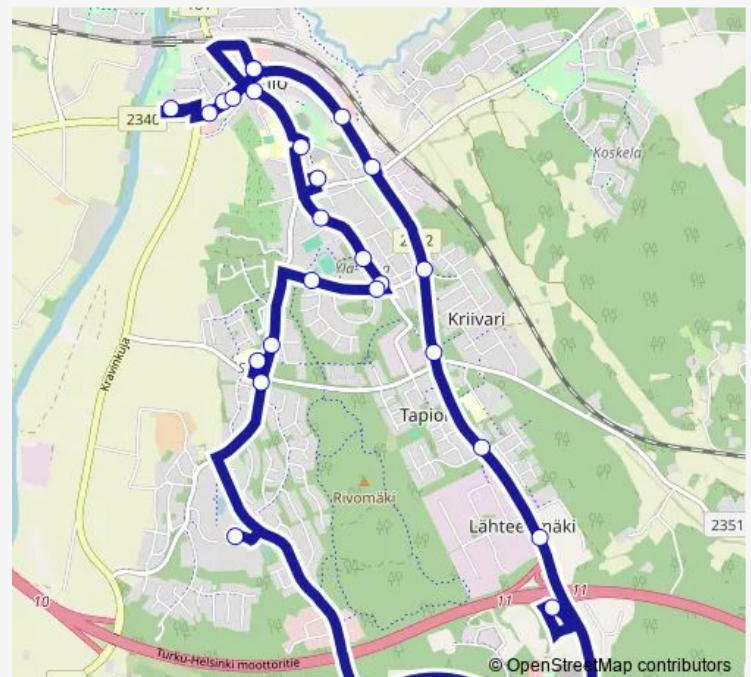

### Route schedule

Asematie — Asematie

Monday 14:30

Tuesday 14:30

Wednesday 14:30

Thursday 14:30

Friday 14:30

Saturday —

### Route info

Direction: Asematie

Stops: 25

Trip Duration: 0 hour 35 min

PA5 — Paimion palvelulinja

BusMaps

K-Supermarket Paimio

Kravinkuja