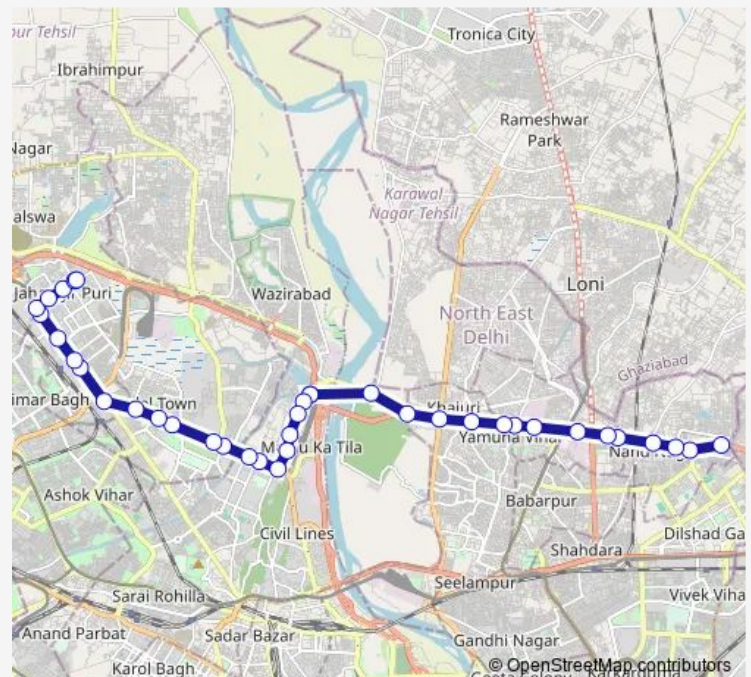

### Route schedule

Harsh Vihar Terminal — Jahangirpuri E-Block

Monday 06:40-22:55

Tuesday 06:40-22:55

Wednesday 06:40-22:55

Thursday 06:40-22:55

Friday 06:40-22:55

Saturday 06:40-22:55

### Route info

Direction: Harsh Vihar Terminal

Stops: 38

Trip Duration: 1 hour 17 min

259down

Vishwa Vidyalaya Metro Station

INS Hostel

GTB Nagar