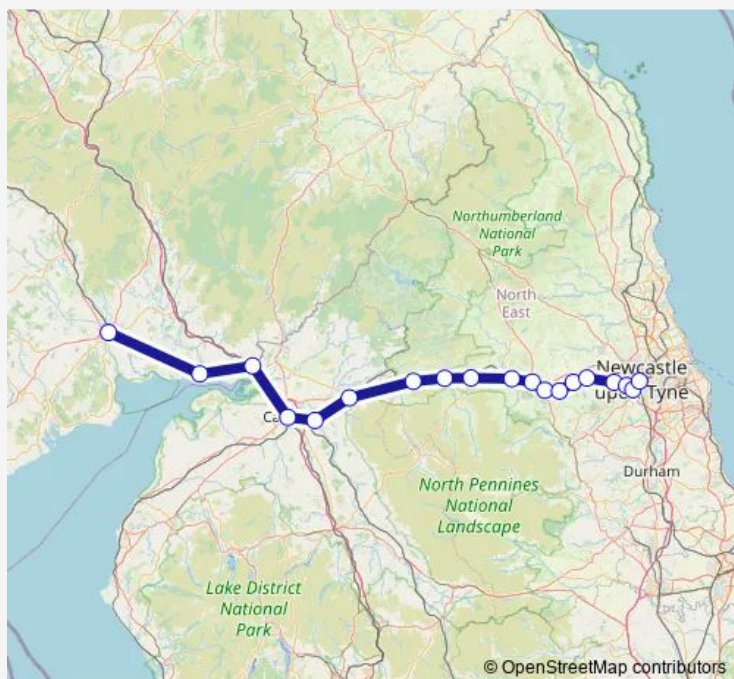

Gretna Green

Carlisle

Wetheral

Brampton (Cumbria)

Haltwhistle

Bardon Mill

Haydon Bridge

Hexham

Newcastle

Route schedule

Dumfries — Newcastle

Monday 06:18-07:41

Tuesday 06:18-07:41

Wednesday 06:18-07:41

Thursday 06:18-07:41

Friday 06:18-07:41

Saturday 06:18-07:41

Sunday —

Route info

Direction: Dumfries

Stops: 19

Trip Duration: 2 hour 17 min

■ Nt:Dmf->Ncl — NT train service from DMF to Ncl

Nt:Dmf->Ncl Rail time schedules and route maps are available in an offline PDF at busmaps.com. Use the busmaps.com website to see live bus times, train schedule or subway schedule, and step-by-step directions for all public transit in Newcastle upon Tyne