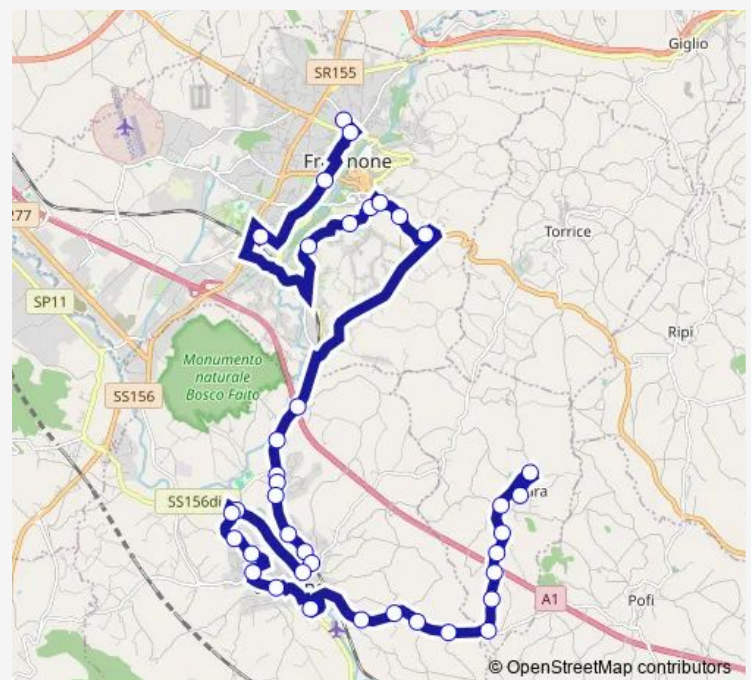

Ceccano | Via Frosinone Via Vigne Vecchie # f3491

Ceccano | Via Frosinone Via Colle Leo Basso # f00004

Ceccano | Via Frosinone Via Passo Cardinale # f3492

Ceccano | Via Frosinone Via Paolina # f3493

Ceccano | Stazione FS # f3494

Ceccano | Ospedale # f3495

Ceccano | Piazza Berardi # f3496

Ceccano | Via Anime Sante Viale Fabrateria # f15074

Ceccano | Viale Fabrateria Via Anime Sante # f14666

Route schedule

Frosinone | Via Tiburtina Via Lago Maggiore # f3479 — Arnara | Piazza Porta Nuova # f5488

Monday	13:45
Tuesday	13:45
Wednesday	13:45
Thursday	13:45
Friday	13:45
Saturday	—
Sunday	—

Route info

Direction: Frosinone | Via Tiburtina Via Lago Maggiore # f3479

Stops: 38

Trip Duration: 0 hour 55 min

Ceccano | Viale Fabrateria (Liceo) # f14667

Arnara | Risari # f5483

Arnara | Santa Maria # f5484

Arnara | Via Torricella # f5485

Arnara | Via Olivella # f5486

Arnara | Via Valle Via Colle # f5487

Arnara | Piazza Porta Nuova # f5488

Bus time schedules and route maps are available in an offline PDF at busmaps.com. Use the busmaps.com website to see live bus times, train schedule or subway schedule, and step-by-step directions for all public transit in Ceccano