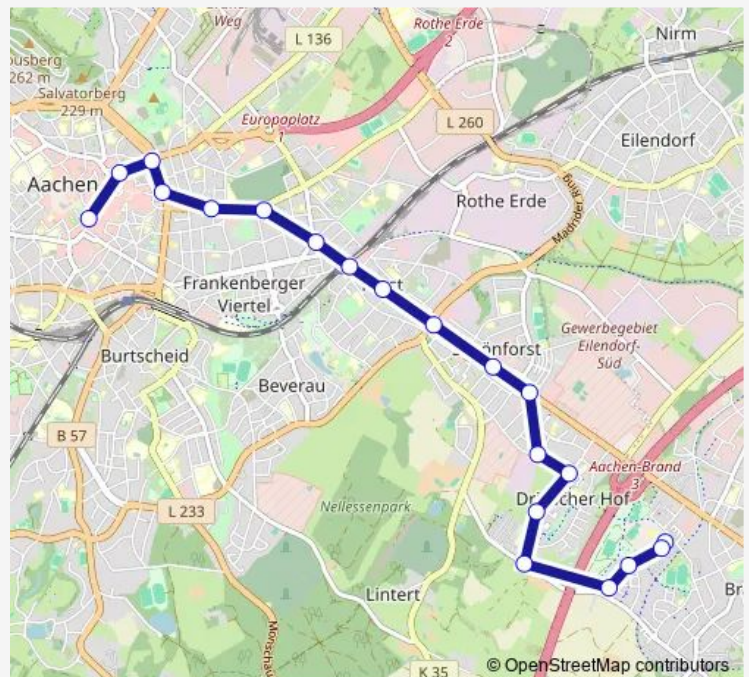

Direction

Aachen, Brand Schulzentrum — Aachen, Elisenbrunnen

20 stops

[Open route schedule](#)

- Aachen, Brand Schulzentrum
- Aachen, Brand Schulzentrum
- Aachen, Brand Schagenstraße
- Aachen, Brander Feld
- Aachen, Gut Grauenhof
- Aachen, Glatzer Straße
- Aachen, Danziger Straße
- Aachen, Sittarder Straße
- Aachen, Trierer Platz
- Aachen, Schönforst
- Aachen, Adenauerallee
- Aachen, Zeppelinstraße
- Aachen, Bahnhof Rothe Erde (Bus)
- Aachen, Elsassstraße
- Aachen, Josefskirche (Justizzentrum)
- Aachen, Scheibenstraße
- Aachen, Kaiserplatz
- Aachen, Hansemannplatz
- Aachen, Bushof
- Aachen, Elisenbrunnen

Route schedule

Aachen, Brand Schulzentrum — Aachen, Elisenbrunnen

Monday	07:12
Tuesday	07:12
Wednesday	07:12
Thursday	07:12
Friday	07:12
Saturday	—
Sunday	—

Route info

Direction: Aachen, Brand Schulzentrum

Stops: 20

Trip Duration: 0 hour 31 min

5v Metro time schedules and route maps are available in an offline PDF at busmaps.com. Use the busmaps.com website to see live bus times, train schedule or subway schedule, and step-by-step directions for all public transit in Aachen