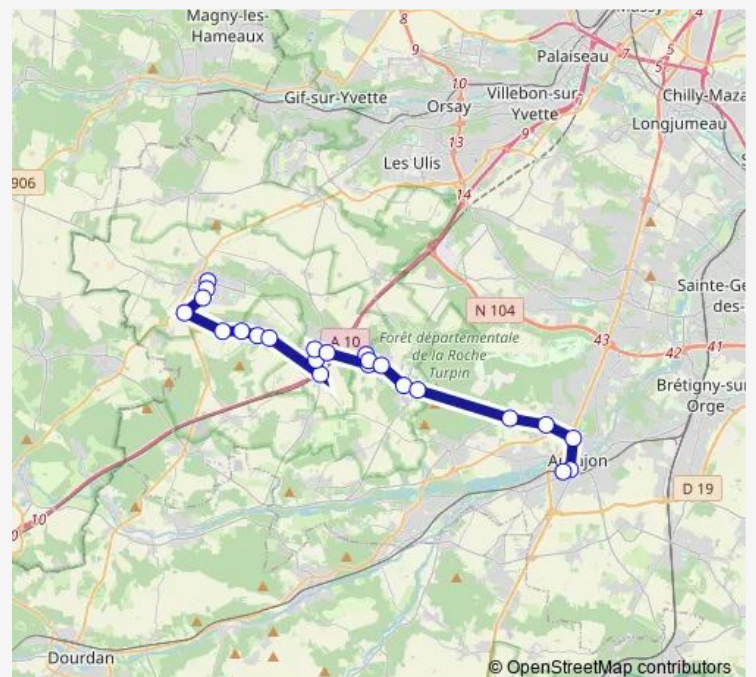

### Direction

Gare d'Arpajon — Monument

22 stops

[Open route schedule](#)

Gare d'Arpajon

Porte d'Étampes

La Montagne - Lycée Belmondo

Rond-Point La Roche

### Route schedule

Gare d'Arpajon — Monument

Monday 08:20

Tuesday 08:20

Wednesday 08:20

Thursday 08:20

Friday 08:20

Saturday —

### Route info

Direction: Gare d'Arpajon

Stops: 22

Trip Duration: 0 hour 42 min

## Route info

Direction: Monument

Stops: 23

Trip Duration: 0 hour 43 min