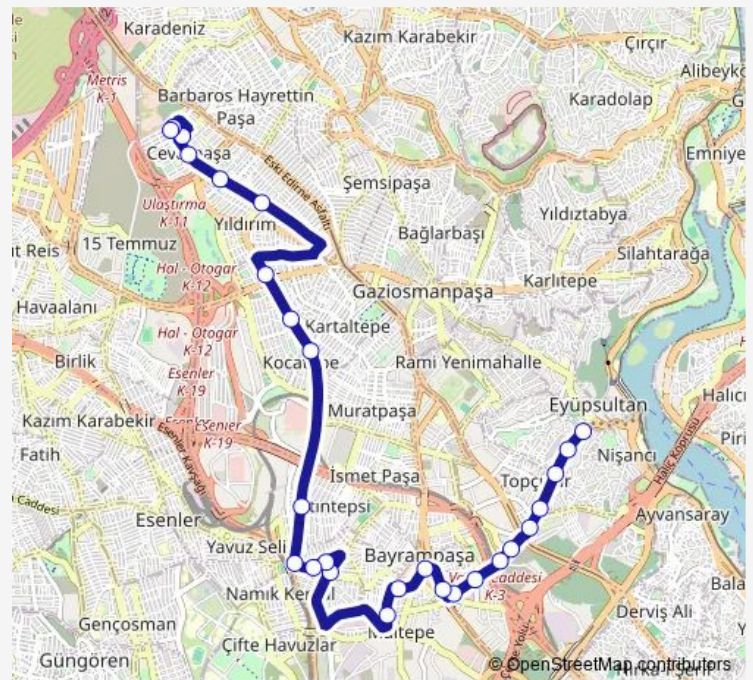

Kocatepe Mahallesi

B.B.Spor Tesisleri

50 YIL Caddesi

Route schedule

Eyüp Sultan — Cevatpaşa

Monday 05:40

Tuesday 05:40

Wednesday 05:40

Thursday 05:40

Friday 05:40

Saturday 05:40

Sunday 05:40

Route info

Direction: Eyüp Sultan

Stops: 27

Trip Duration: 0 hour 28 min

■ Cevatpaşa -Eyüp — Cevatpaşa - B.Paşa - Otogar - Eyüp - Edirnekapi

BusMaps

Minibüs Durađı

Sümbül Sokak

Cevatpaşa İ.Ö. Okulu

Turna Sokak

Cevatpaşa

Cevatpaşa

Tuesday 05:40

Wednesday 05:40

Thursday 05:40

Friday 05:40

Saturday 05:40

Sunday 05:40

Route info

Direction: Cevatpařa