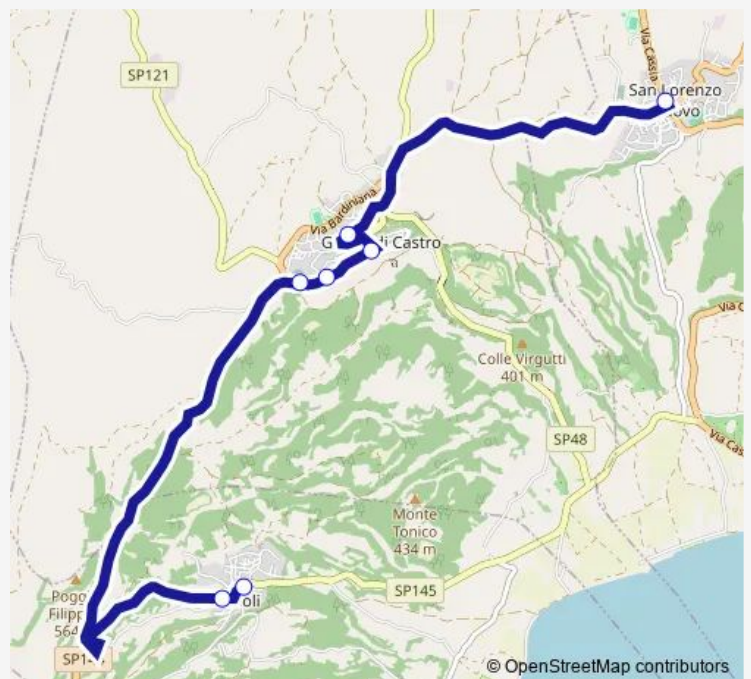

Bus San Lorenzo Nuovo - Gradoli # Ac14a

[Go to website](#)

Direction

S.Lorenzo Nuovo | via Acquapendente # f9012 — Gradoli
| Via Roma # f944

7 stops

[Open route schedule](#)

S.Lorenzo Nuovo | via Acquapendente # f9012

Route schedule

S.Lorenzo Nuovo | via Acquapendente # f9012 — Gradoli
| Via Roma # f944

Monday	—
Tuesday	—
Wednesday	—
Thursday	—
Friday	—
Saturday	18:40
Sunday	—

Route info

Direction: S.Lorenzo Nuovo | via Acquapendente # f9012

Stops: 7

Trip Duration: 0 hour 20 min

San Lorenzo Nuovo - Gradoli # Ac14a

Bus time schedules and route maps are available in an offline PDF at busmaps.com. Use the busmaps.com website to see live bus times, train schedule or subway schedule, and step-by-step directions for all public transit in Grotte di Castro