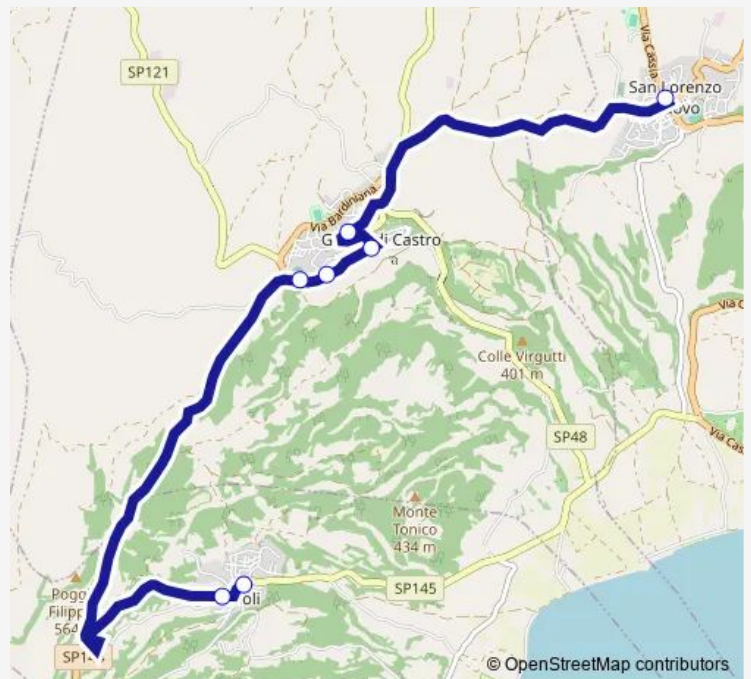

Bus San Lorenzo Nuovo - Gradoli # Ac14a

[Go to website](#)

Direction

S.LORENZO NUOVO | via Acquapendente # f9012 —
GRADOLI | Via Roma # f944

7 stops

[Open route schedule](#)

S.LORENZO NUOVO | via Acquapendente # f9012

GROTTE | Via Roma Via Moro # f932

GROTTE | Piazza Cavour # f933

GROTTE | Via V. Veneto, 140 # f934

GROTTE | Via V. Veneto Via Cordelli Scossa # f935

GRADOLI | Largo Baronesca # f938

GRADOLI | Via Roma # f944

Route schedule

S.LORENZO NUOVO | via Acquapendente # f9012 —
GRADOLI | Via Roma # f944

Monday	—
Tuesday	—
Wednesday	—
Thursday	—
Friday	—
Saturday	18:40
Sunday	—

Route info

Direction: S.LORENZO NUOVO | via Acquapendente # f9012

Stops: 7

Trip Duration: 0 hour 20 min