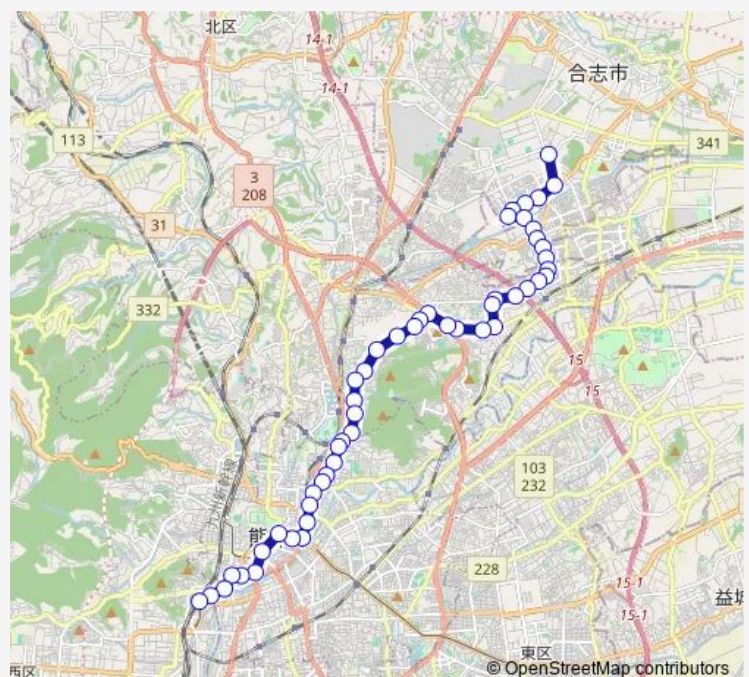

Thursday 06:28-13:30

Friday 06:28-13:19

Saturday 07:15-07:53

Sunday 09:10-13:30

Route info

Direction: 下群

Stops: 50

Trip Duration: 1 hour 0 min