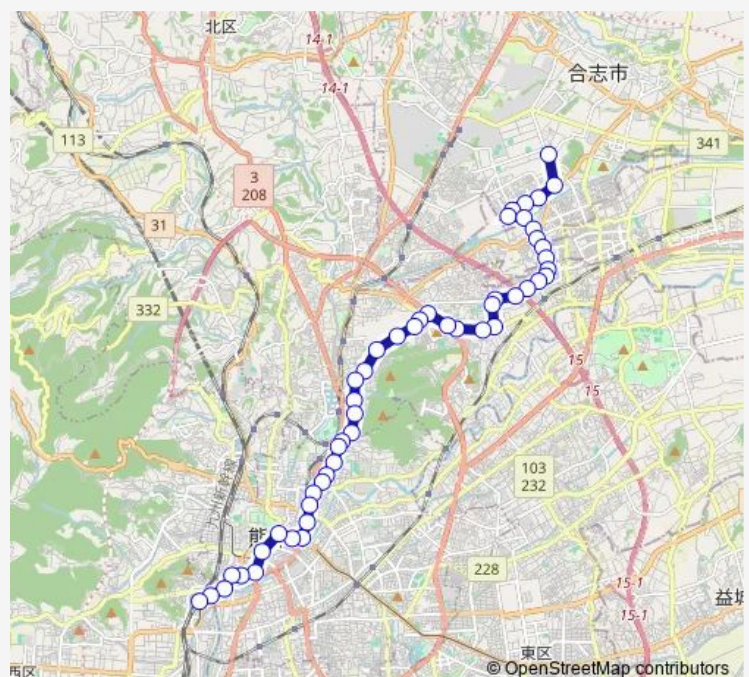

Thursday 06:28-13:19

Friday 06:28-13:19

Saturday 07:15-07:53

Sunday 09:10-13:30

Route info

Direction: 下群

Stops: 50

Trip Duration: 1 hour 4 min