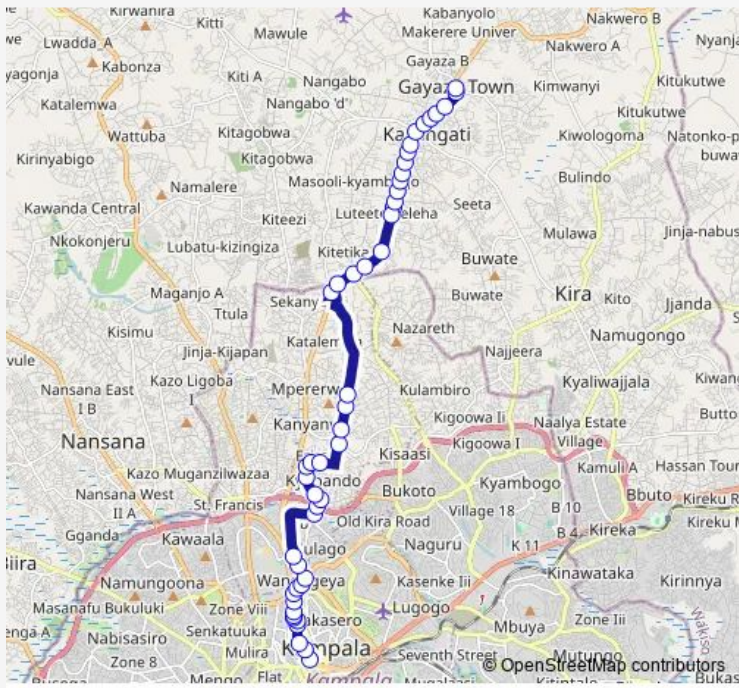

Bus Ic093 City Square-Gayaza Taxi Park

[Go to website](#)

Direction
 City Square — Gayaza Park
 48 stops
[Open route schedule](#)

- City Square
- Kampala Medical Chambers
- Watoto Church (Buganda Rd)
- Buganda Rd Primary School - Norvik Hospital
- Carter Centre
- Bible House (Bombo Rd)
- City Oil Petro Station (Bombo Rd)
- Petro Fuel Station (Bombo Rd)
- Ymca
- Wandegeya Police Station - Roundabout
- Wandegeya - Ntinda Taxi (Nkiizi Rd)
- Ministry of Public Service (Haji Musa Kasule Rd)
- Mulago Roundabout
- Mulago Hospital (Yusuf Lule Rd)
- Mulago Roundabout
- Maama Day Care Centre
- Nsooba Kyebando Rd Overpass
- Kyebando Nsooba
- Teaching World Church
- Glorious Nursery School
- Winterland Primary School

Route schedule
 City Square — Gayaza Park

Monday	06:30-19:00
Tuesday	06:30-19:00
Wednesday	06:30-19:00
Thursday	06:30-19:00
Friday	06:30-19:00
Saturday	06:30-19:00
Sunday	06:30-19:00

Route info
 Direction: City Square
 Stops: 48
 Trip Duration: 1 hour 3 min

Ic093 — City Square-Gayaza Taxi Park **BusMaps**

Erisa Road

Roselyn Care Clinic (Erisa Road)

Kampala Quality Primary School

Baliira Memorial Primary School

Crown Shepherd

Komamboga Rd

Go Win For Christ Mission International