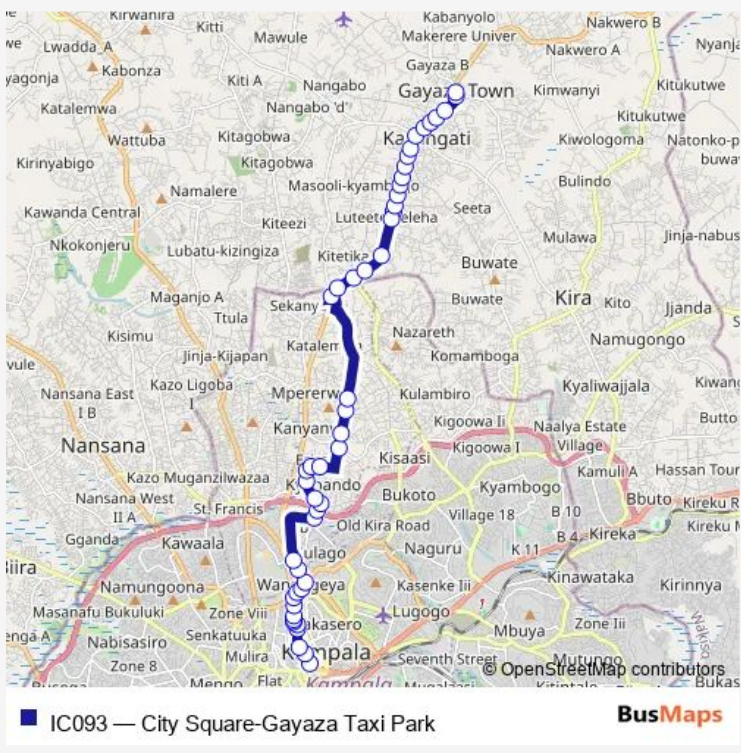

Bus IC093 City Square-Gayaza Taxi Park

[Go to website](#)

Direction
 City Square — Gayaza Park
 48 stops
[Open route schedule](#)

- City Square
- Kampala Medical Chambers
- Watoto Church (Buganda Rd)
- Buganda Rd Primary School - Norvik Hospital
- Carter Centre
- Bible House (Bombo Rd)
- City Oil Petro Station (Bombo Rd)
- Petro Fuel Station (Bombo Rd)
- Ymca
- Wandegeya Police Station - Roundabout
- Wandegeya - Ntinda Taxi (Nkiizi Rd)
- Ministry of Public Service (Haji Musa Kasule Rd)
- Mulago Roundabout
- Mulago Hospital (Yusuf Lule Rd)
- Mulago Roundabout
- Maama Day Care Centre
- Nsooba Kyebando Rd Overpass
- Kyebando Nsooba
- Teaching World Church
- Glorious Nursery School
- Winterland Primary School

Route schedule
 City Square — Gayaza Park

Monday	06:30-19:00
Tuesday	06:30-19:00
Wednesday	06:30-19:00
Thursday	06:30-19:00
Friday	06:30-19:00
Saturday	06:30-19:00
Sunday	06:30-19:00

Route info
 Direction: City Square
 Stops: 48
 Trip Duration: 1 hour 7 min

Erisa Road

Roselyn Care Clinic (Erisa Road)

Kampala Quality Primary School

Baliira Memorial Primary School

Crown Shepherd

Komamboga Rd

Go Win For Christ Mission International

Cold Night Bar

Balamu Small Path

Mirembe (Gayaza)

Gayaza Park

Direction

City Square — Mirembe (Gayaza)

52 stops

[Open route schedule](#)

City Square