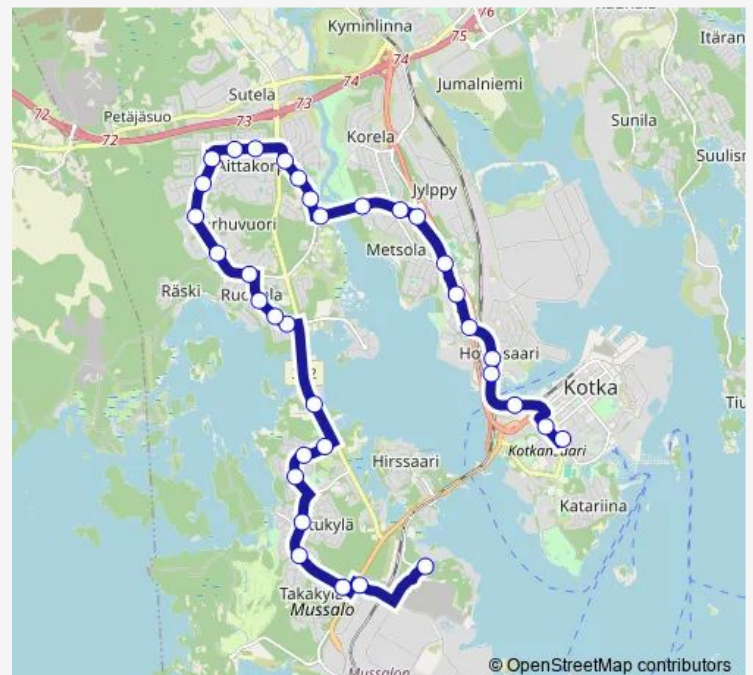

Thursday 09:25

Friday 09:25

Saturday —

Sunday —

Route info

Direction: Ristiniementie L

Stops: 36

Trip Duration: 0 hour 40 min