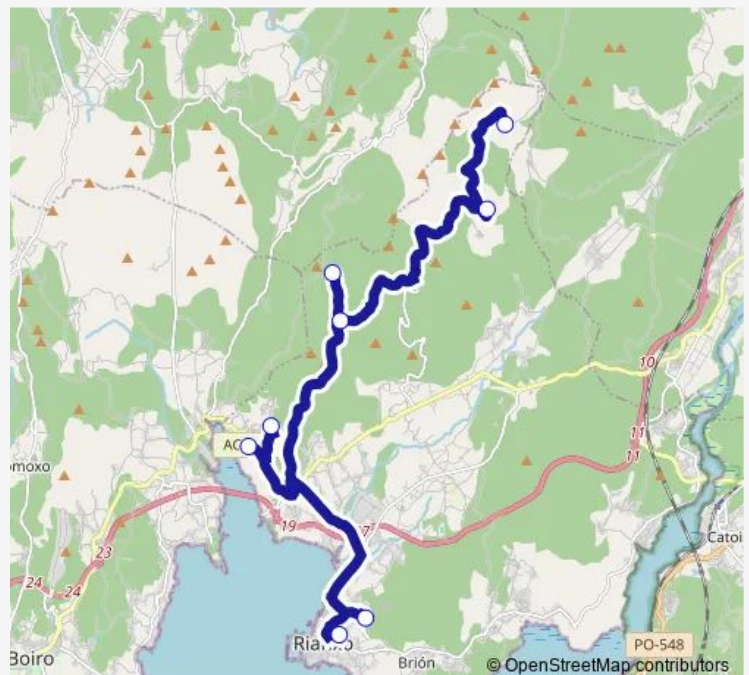

### Route schedule

Centro Saude Rianxo — Campelo

Monday 18:00

Tuesday —

Wednesday —

Thursday —

Friday —

Saturday —

### Route info

Direction: Centro Saude Rianxo

Stops: 8

Trip Duration: 0 hour 45 min

■ XG847047 — Centro saúde Rianxo-Campelo

**Direction**

Campelo — Centro Saude Rianxo

8 stops