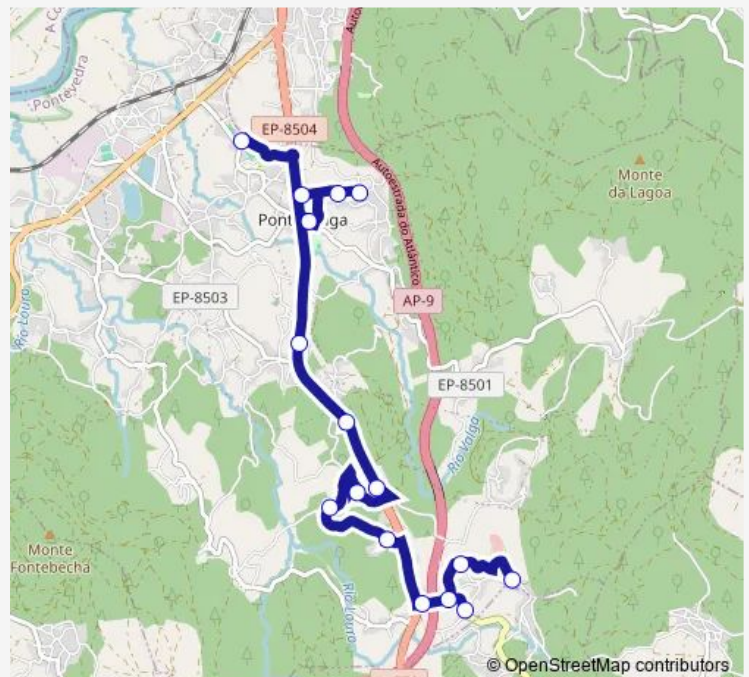

### Route schedule

Casaldeirigo 1 — IES de Valga

Monday 08:05-15:55

Tuesday 08:05

Wednesday 08:05

Thursday —

Friday 08:05

Saturday —

### Route info

Direction: Casaldeirigo 1

Stops: 16

Trip Duration: 0 hour 25 min

■ XG830106 — IES de Valga-Casaldeirigo 1

XG830106 Bus time schedules and route maps are available in an offline PDF at [busmaps.com](https://busmaps.com). Use the [busmaps.com](https://busmaps.com) website to see live bus times, train schedule or subway schedule, and step-by-step directions for all public transit in Valga