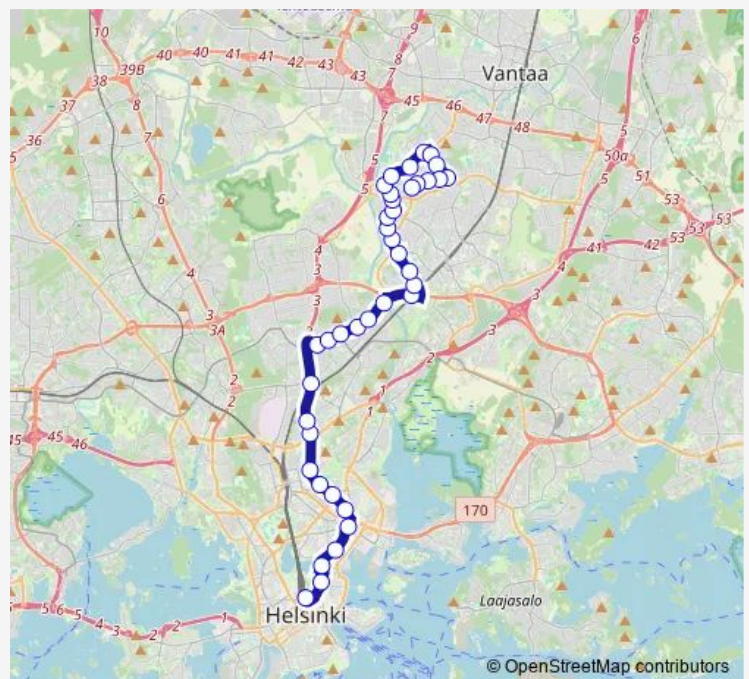

Route schedule

Rautatientori — Soinintie

Monday	23:44-02:14 ⁺¹
Tuesday	23:44-02:14 ⁺¹
Wednesday	23:44-02:14 ⁺¹
Thursday	23:44-02:14 ⁺¹
Friday	23:44-02:44 ⁺¹
Saturday	03:14-02:44 ⁺¹
Sunday	03:14-02:14 ⁺¹

Route info

Direction: Rautatientori

Stops: 39

Trip Duration: 0 hour 39 min

■ 61N — Rautatientori-Pukinmäki-Töyrynummi

Pukinmäenkaari

Tapaninvainiontie

Uimarannantie