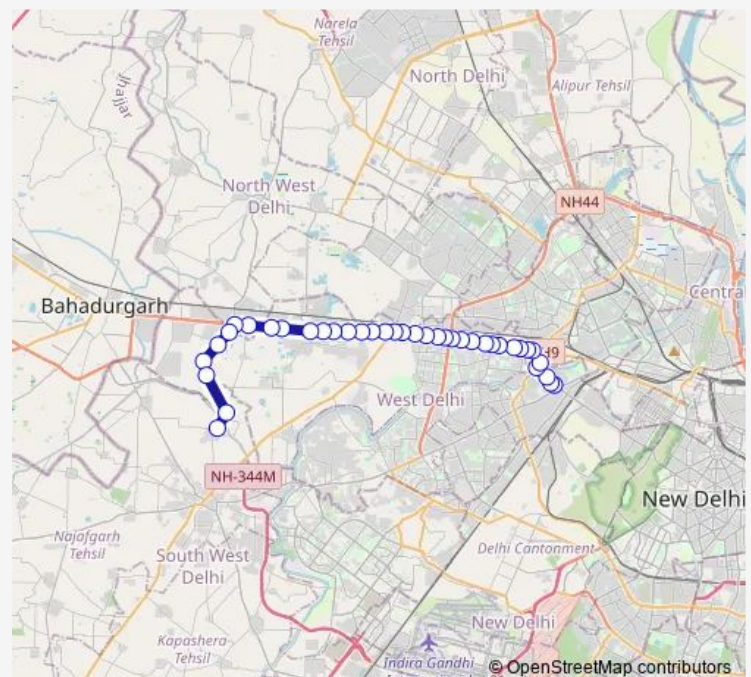

Sultanpuri Crossing

### Route schedule

Karampura Terminal — Dichau Kalan School

Monday 05:42-20:36

Tuesday 05:42-20:36

Wednesday 05:42-20:36

Thursday 05:42-20:36

Friday 05:42-20:36

Saturday 05:42-20:36

Sunday 05:42-20:36

### Route info

Direction: Karampura Terminal

Stops: 38

Trip Duration: 1 hour 25 min

■ 934aup

BusMaps

Nangloi Metro Station

Nangloi JJ Colony Lokesh Cinema