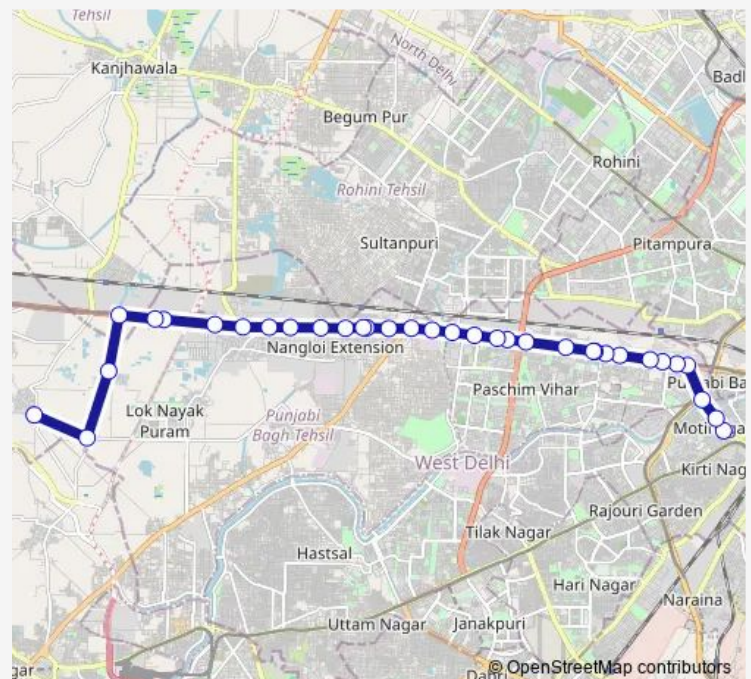

Sultanpuri Crossing

Nangloi Metro Station

Nangloi JJ Colony Lokesh Cinema

Route schedule

Karampura Terminal — Neelwal Village 2

Monday 05:00-19:29

Tuesday 05:00-19:29

Wednesday 05:00-19:29

Thursday 05:00-19:29

Friday 05:00-19:29

Saturday 05:00-19:29

Sunday 05:00-19:29

Route info

Direction: Karampura Terminal

Stops: 34

Trip Duration: 1 hour 15 min