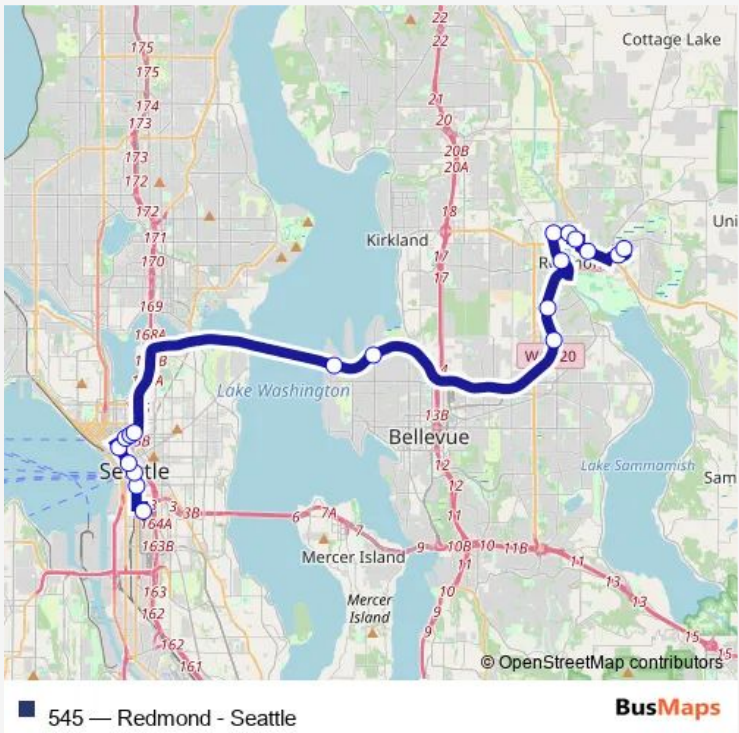

Bus 545 Redmond - Seattle

[Go to website](#)

Direction
 Bear Creek Park And Ride — Airport Way S & S Royal Brougham Way

20 stops

[Open route schedule](#)

- Bear Creek Park And Ride
- NE 76th St & 177th Pl Ne
- Redmond Way & 166th Ave Ne
- Redmond Transit Center - Bay 6
- NE 85th St & 160th Ave Ne
- 154th Ave NE & NE 85th St
- West Lake Sammamish Pkwy NE & Leary Way
- Sr 520 & NE 51st St
- Sr 520 & NE 40th St
- Clyde Hill/Yarrow Pt & Sr-520 - 92nd Avenue
- Sr 520 & Evergreen Point Rd
- Stewart St & Yale Ave N
- Stewart St & 9th Ave
- Stewart St & 7th Ave
- 5th Ave & Pine St
- 5th Ave & Seneca St
- 5th Ave & Marion St
- 5th Ave & Jefferson St
- 5th Ave S & S Weller St
- Airport Way S & S Royal Brougham Way

Route schedule
 Bear Creek Park And Ride — Airport Way S & S Royal Brougham Way

Monday	04:27-23:23
Tuesday	04:27-23:23
Wednesday	—
Thursday	04:27-23:23
Friday	04:27-23:23
Saturday	06:25-22:25
Sunday	06:25-22:25

Route info

Direction: Bear Creek Park And Ride

Stops: 20

Trip Duration: 0 hour 51 min

Direction

6th Ave S & S Royal Brougham Way — Bear Creek Park And Ride

19 stops

[Open route schedule](#)

Wednesday —

Thursday 05:04-23:55

Friday 05:04-23:55

Saturday 06:19-23:17

Sunday 06:19-23:17

Route info

Direction: 6th Ave S & S Royal Brougham Way

Stops: 19