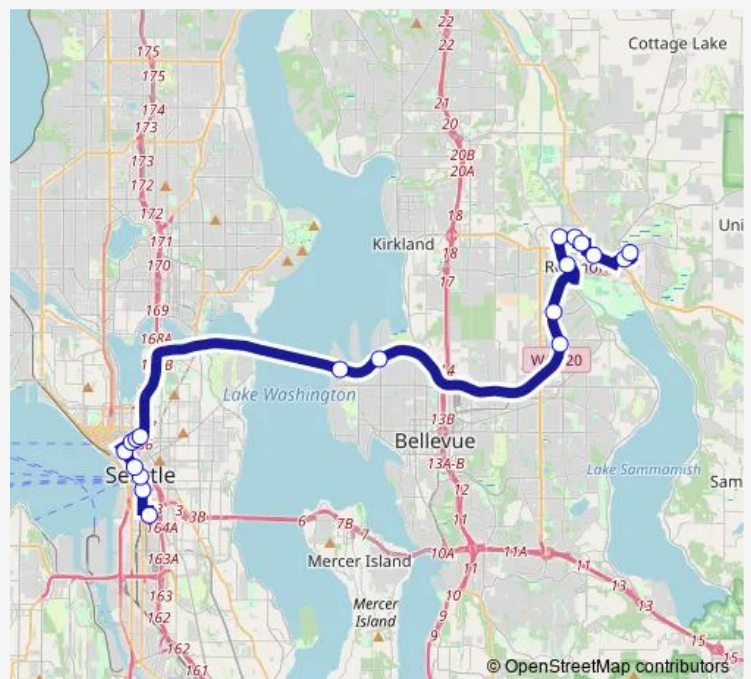

Sr 520 & Evergreen Point Rd

Stewart St & Yale Ave N

Stewart St & 9th Ave

Stewart St & 7th Ave

5th Ave & Pine St

5th Ave & Seneca St

5th Ave & Marion St

5th Ave & Jefferson St

5th Ave S & S Weller St

Airport Way S & S Royal Brougham Way

Route schedule

Bear Creek Park And Ride — Airport Way S & S Royal Brougham Way

Monday 04:27-23:23

Tuesday 04:27-23:23

Wednesday —

Thursday 04:27-23:23

Friday 04:27-23:23

Saturday 06:25-22:25

Sunday 06:25-22:25

Route info

Direction: Bear Creek Park And Ride

Stops: 20

Trip Duration: 0 hour 47 min

545 — Redmond - Seattle

Direction

6th Ave S & S Royal Brougham Way — Bear Creek Park And Ride

19 stops

[Open route schedule](#)

6th Ave S & S Royal Brougham Way

4th Ave S & S Jackson St

4th Ave & James St

4th Ave & Madison St