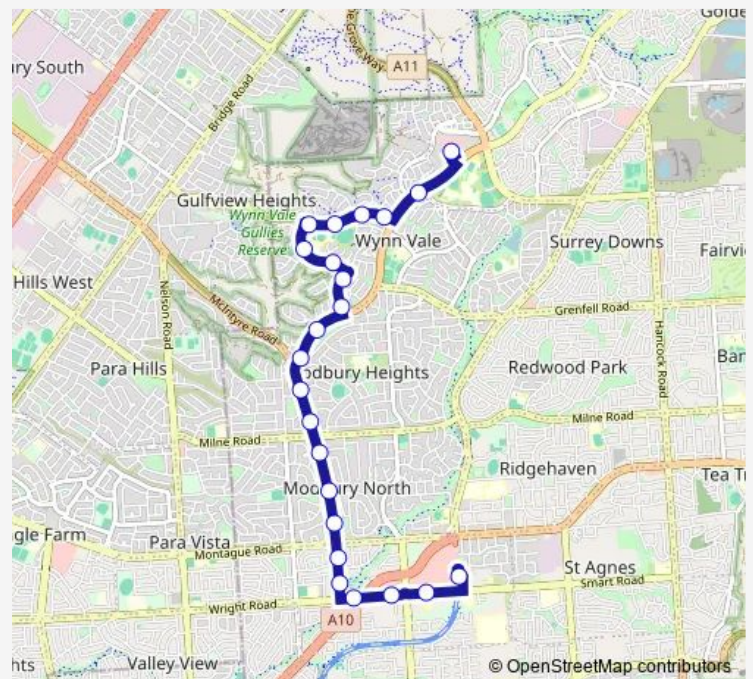

Stop 50 McIntyre Rd - East side

Stop 49 McIntyre Rd - East side

Stop 48 McIntyre Rd - East side

Stop 47 McIntyre Rd - East side

Stop 46 McIntyre Rd - East side

Stop 45 McIntyre Rd - East side

Stop 44 Wright Rd - North side

Route schedule

Zone B Golden Grove Interchange — Zone B Tea Tree Plaza Interchange - West side

Monday	06:15-22:49
Tuesday	06:15-22:49
Wednesday	06:15-22:49
Thursday	06:15-22:49
Friday	06:15-22:49
Saturday	07:49-22:49
Sunday	08:47-22:49

Route info

Direction: Zone B Golden Grove Interchange

Stops: 23

Trip Duration: 0 hour 18 min

545 — Golden Grove Interchange to Tea Tree Plaza Interchange

Stop 43S Smart Rd - North side

Stop 42A Smart Rd - North side

Zone B Tea Tree Plaza Interchange - West side

Direction

Stop C1 Currie St - North side — Zone B Golden Grove Interchange

28 stops

[Open route schedule](#)

Stop C1 Currie St - North side

Stop D3 Currie St - North side