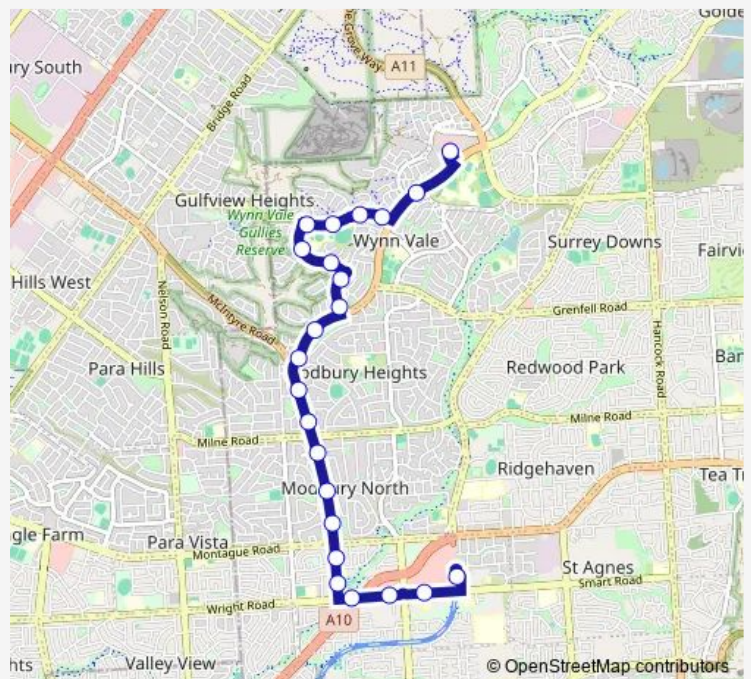

Stop 50 Mcintyre Rd - East side

Stop 49 Mcintyre Rd - East side

Stop 48 Mcintyre Rd - East side

Stop 47 Mcintyre Rd - East side

Stop 46 Mcintyre Rd - East side

Stop 45 Mcintyre Rd - East side

Stop 44 Wright Rd - North side

Route schedule

Zone B Golden Grove Interchange — Zone B Tea Tree Plaza Interchange - West side

Monday	06:15-22:49
Tuesday	06:15-22:49
Wednesday	06:15-22:49
Thursday	06:15-22:49
Friday	06:15-22:49
Saturday	07:49-22:49
Sunday	08:47-22:49

Route info

Direction: Zone B Golden Grove Interchange

Stops: 23

Trip Duration: 0 hour 17 min

545 — Golden Grove Interchange to Tea Tree Plaza Interchange

Stop 43S Smart Rd - North side

Stop 42A Smart Rd - North side

Zone B Tea Tree Plaza Interchange - West side

Direction

Stop C1 Currie St - North side — Zone B Golden Grove Interchange

28 stops

[Open route schedule](#)

Stop C1 Currie St - North side

Stop D3 Currie St - North side