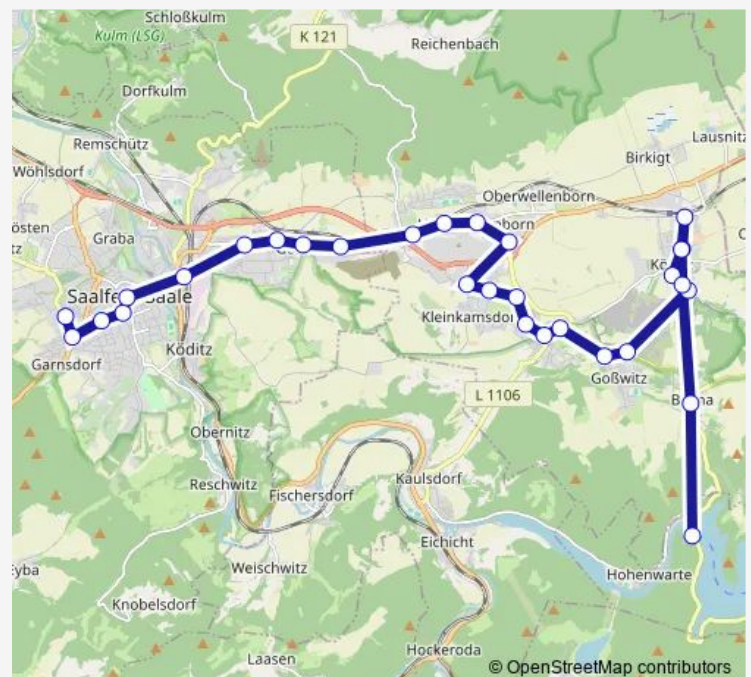

Direction

Saalfeld Krhs. — Hohenwarte Sperrm. Parkpl.

30 stops

[Open route schedule](#)

Saalfeld Krhs.

Saalfeld Feldschlößchen

Saalfeld Körnerstr.

Saalfeld Dürerstr.

Goßwitz Schacht Luise

Route schedule

Saalfeld Krhs. — Hohenwarte Sperrm. Parkpl.

Monday —

Tuesday —

Wednesday —

Thursday —

Friday —

Saturday —

Sunday 09:09-17:09

Route info

Direction: Saalfeld Krhs.

Stops: 30

Trip Duration: 0 hour 51 min

545

Goßwitz