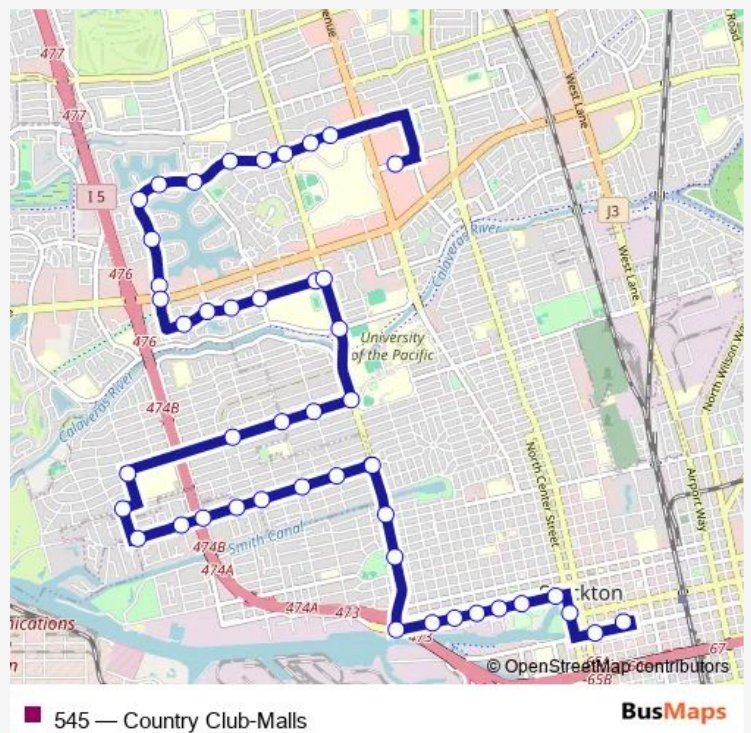

**Bus 545 Country Club-Malls**

[Go to website](#)

**Direction**  
 Mall Transfer ARR (South) — Downtown Transit Center  
 DEP C

46 stops

[Open route schedule](#)

- Mall Transfer ARR (South)
- Robinhood DR & Stratford East NS/Wb
- Robinhood DR & Stratford West NS/Wb
- Robinhood DR & Pershing AV NS Wb
- Quail Lakes DR & Silver Creek FS/Sb
- Quail Lakes DR & Passero WY FS/Sb
- Quail Lakes DR & Grouse RUN DR NS/Sb
- Quail Lakes DR & Meadow Lake FS/Sb
- Quail Lakes DR & Grizzly Hollow Nssb
- Quail Lakes DR & Round Valley NS/Sb
- Quail Lakes DR @ Shopping CTR Sb
- Davinci DR & March LN FS Sb
- Rosemarie LN & Lorenzo LN NS/Eb
- Rosemarie LN & Venezia Blvd NS/Eb
- Rosemarie LN & Angelico CIR NS/Eb
- Rosemarie LN & Mcgaw ST FS Eb
- Rosemarie LN & Crown AVE NS Eb
- Pershing AV & Rose Marie LN FS/Sb
- Pershing AV & Brookside RD FS/Sb
- Alpine & Pershing AV FS/Wb
- Alpine & Grange AV FS/Wb

**Route schedule**

Mall Transfer ARR (South) — Downtown Transit Center  
 DEP C

Monday	06:12-18:40
Tuesday	06:12-18:40
Wednesday	06:12-18:40
Thursday	06:12-18:40
Friday	06:12-18:40
Saturday	—
Sunday	—

**Route info**

Direction: Mall Transfer ARR (South)

Stops: 46

Trip Duration: 0 hour 50 min

Alpine & Mission RD NS/Wb

Alpine & Franklin AV NS Wb

Kirk & Alpine FS Sb

Oregon AVE & Michigan AV FS/Sb

Country Club Blvd & Oregon AV FS/Eb

Country Club Blvd & Fontana Eb

Country Club Blvd & Plymouth RD Eb

Country Club Blvd & Clipper LN Fseb

Country Club Blvd & Carlton AV Fseb

Country Club Blvd & Mission RD Nseb

Country Club Blvd & Grange AV Fseb