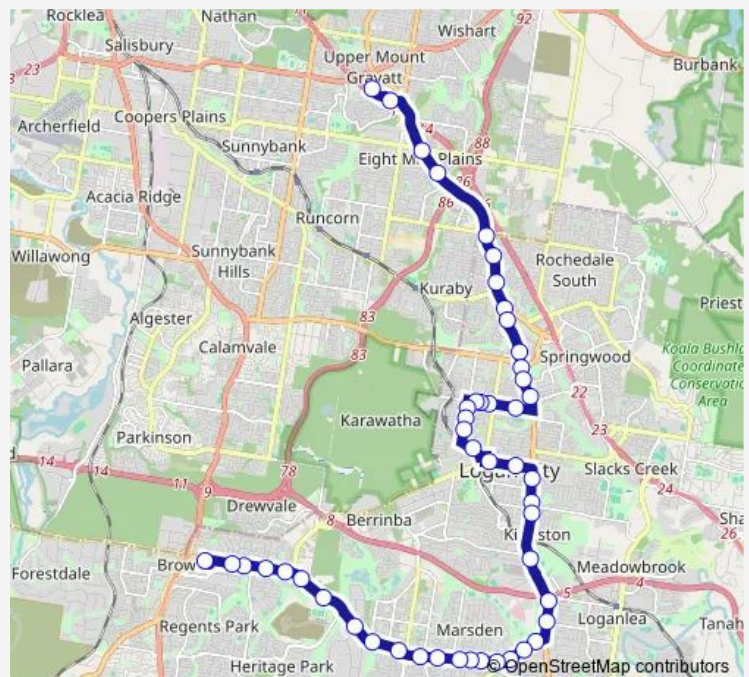

Smith Rd at Ewing Road

Smith Rd at Andella Street

Smith Rd at Lindley Street

North Rd at Bruce Road

North Rd at Albert Park

North Rd at Defiance Road

Route schedule

Garden City Shopping Centre station, stop E — Browns Plains station, stop 1a

Monday	08:33-17:34
Tuesday	08:33-17:34
Wednesday	08:33-17:34
Thursday	08:33-17:34
Friday	08:33-17:34
Saturday	07:37-18:37
Sunday	08:33-17:34

Route info

Direction: Garden City Shopping Centre station, stop E

Stops: 48

Trip Duration: 1 hour 0 min

545 — Browns Plains - Garden City

Woodridge station

Wembley Rd at Ewing Road

Logan Central station, platform 2

Kingston Rd at Market Square

Kingston Rd at Edith Street