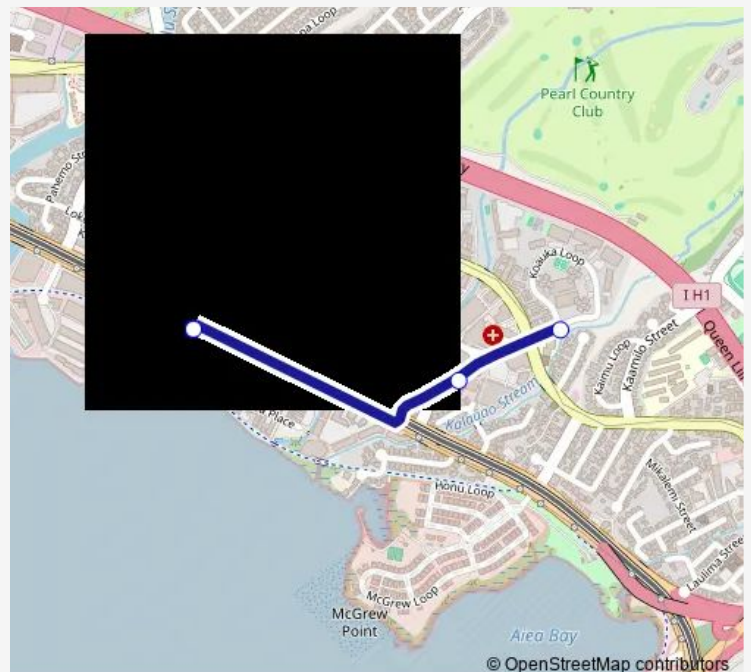

### Direction

Kamehameha HWY + Kalauao Pearlridge Station —  
Koauka ST + Koauka Lp

3 stops

[Open route schedule](#)

Kamehameha HWY + Kalauao Pearlridge Station

Pali Momi ST + Haukapila Rd

Koauka ST + Koauka Lp

### Route schedule

Kamehameha HWY + Kalauao Pearlridge Station —  
Koauka ST + Koauka Lp

Monday	04:15-19:16
Tuesday	04:15-19:16
Wednesday	04:15-19:16
Thursday	04:15-19:16
Friday	04:15-19:16
Saturday	07:15-19:15
Sunday	07:15-19:16

### Route info

Direction: Kamehameha HWY + Kalauao Pearlridge Station

Stops: 3

Trip Duration: 0 hour 11 min

### Route info

Direction: Koauka ST + Koauka Lp

Stops: 6

Trip Duration: 0 hour 10 min

545 Bus time schedules and route maps are available in an offline PDF at busmaps.com. Use the busmaps.com website to see live bus times, train schedule or subway schedule, and step-by-step directions for all public transit in 'Aiea