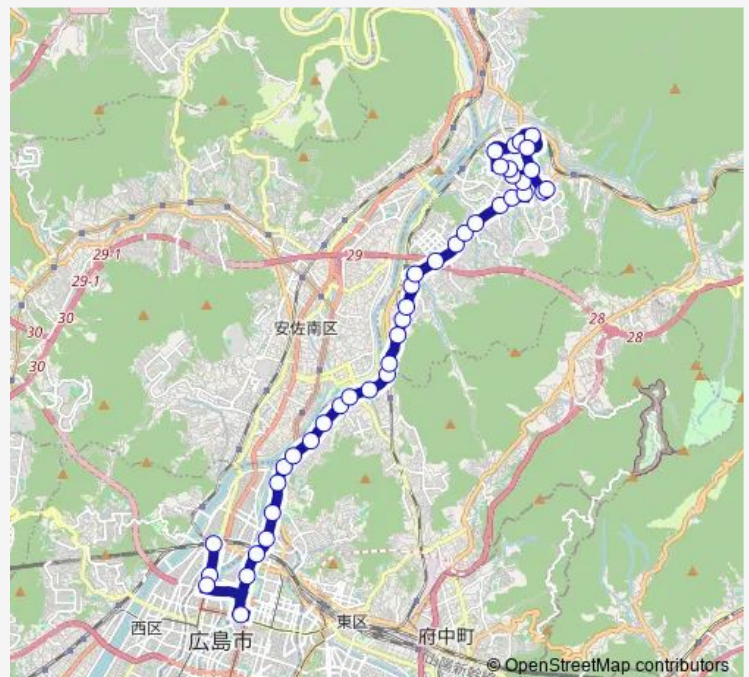

Thursday 11:10-22:02

Friday 11:10-22:02

Saturday 11:10-22:02

Sunday 11:10-22:02

Route info

Direction: 広島駅

Stops: 42

Trip Duration: 0 hour 54 min