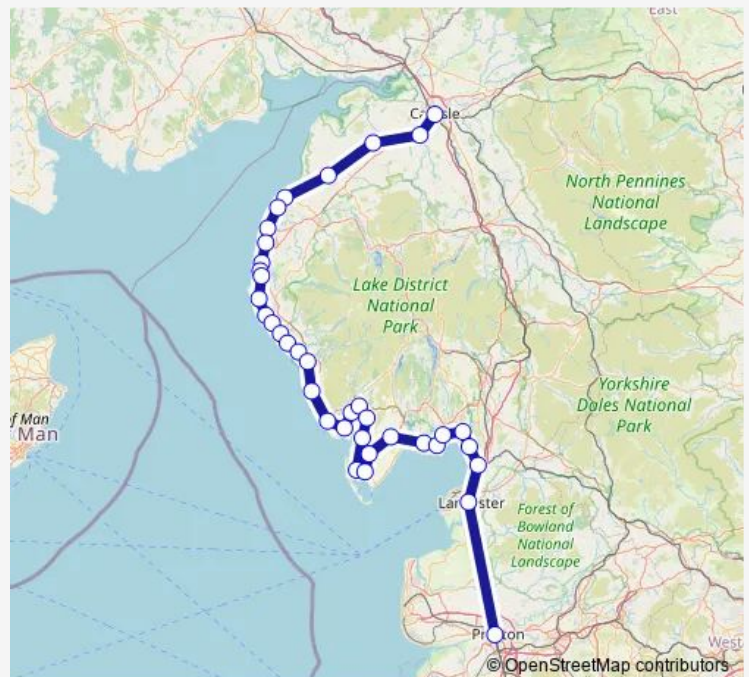

Rail Nt:Car->Pre NT train service from CAR to Pre

[Go to website](#)

Direction

Carlisle — Preston

37 stops

[Open route schedule](#)

Carlisle

Dalston (Cumbria)

Wigton

Aspatria

Maryport

Flimby

Workington

Harrington

Parton

Whitehaven

Corkickle

St Bees

Nethertown

Braystones

Sellafield

Seascale

Drigg

Ravenglass

Bootle (Cumbria)

Silecroft

Millom

Route schedule

Carlisle — Preston

Monday 19:09

Tuesday 19:09

Wednesday 19:09

Thursday 19:09

Friday 19:09

Saturday —

Sunday —

Route info

Direction: Carlisle

Stops: 37

Trip Duration: 4 hour 0 min

■ Nt:Car->Pre — NT train service from CAR to Pre

BusMaps