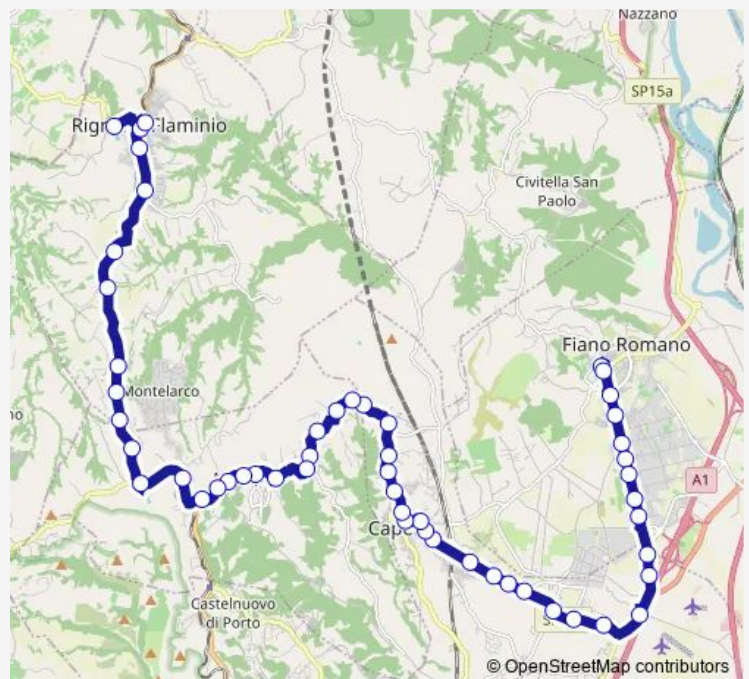

Monday 07:15

Tuesday 07:15

Wednesday 07:15

Thursday 07:15

Friday 07:15

Saturday —

Sunday —

Route info

Direction: Fiano | Via Moro # f10646

Stops: 53

Trip Duration: 0 hour 55 min

Fiano Romano - Rignano Flaminio # MI158a

Capena | Via Provinciale Via Piane # f11313

Capena | Piazza Libertà # f11314

Capena | Via Morlupo Via BuoZZi # f11315