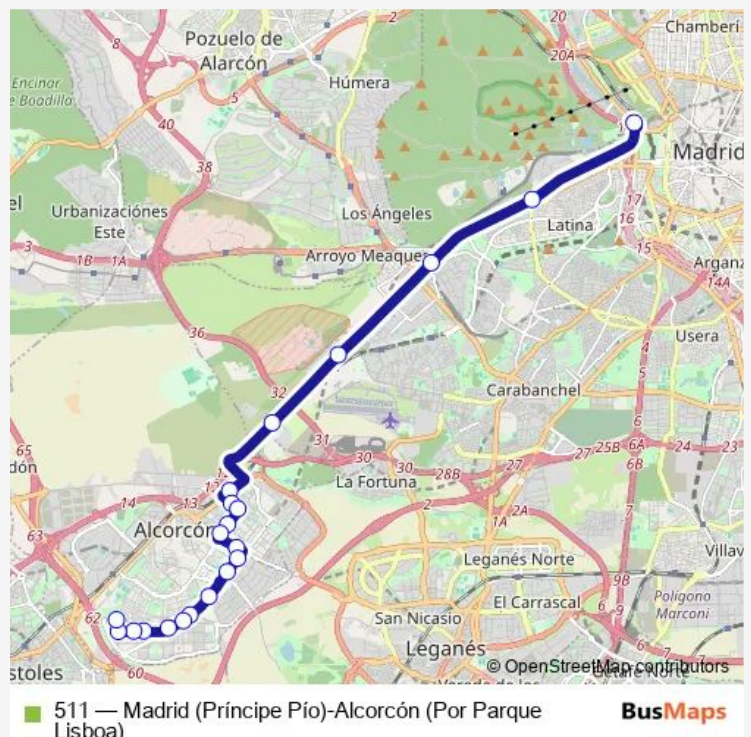

Tuesday 04:06-22:00

Wednesday 04:06-22:00

Thursday 04:06-22:00

Friday 04:06-22:00

Saturday 04:06-21:25

Sunday 04:06-21:25

Route info

Direction: INTERCAMBIADOR DE PRÍNCIPE PÍO

Stops: 21

Trip Duration: 0 hour 42 min

Direction

Virgen DEL Puerto-Campo DEL Moro — Robles-Saramago

21 stops

[Open route schedule](#)

Virgen DEL Puerto-Campo DEL Moro

Pº EXTREMADURA Nº 190

Stops: 21

Trip Duration: 0 hour 26 min

Direction

Atlantico-Pacifico — Virgen DEL Puerto-Campo DEL Moro

20 stops

[Open route schedule](#)

Atlantico-Pacifico

Pablo Picasso-Robles

Thursday 21:55-22:00

Friday 21:55-22:00

Saturday 21:55

Sunday 21:55

Route info

Direction: Atlantico-Pacifico

Stops: 20

Trip Duration: 0 hour 34 min