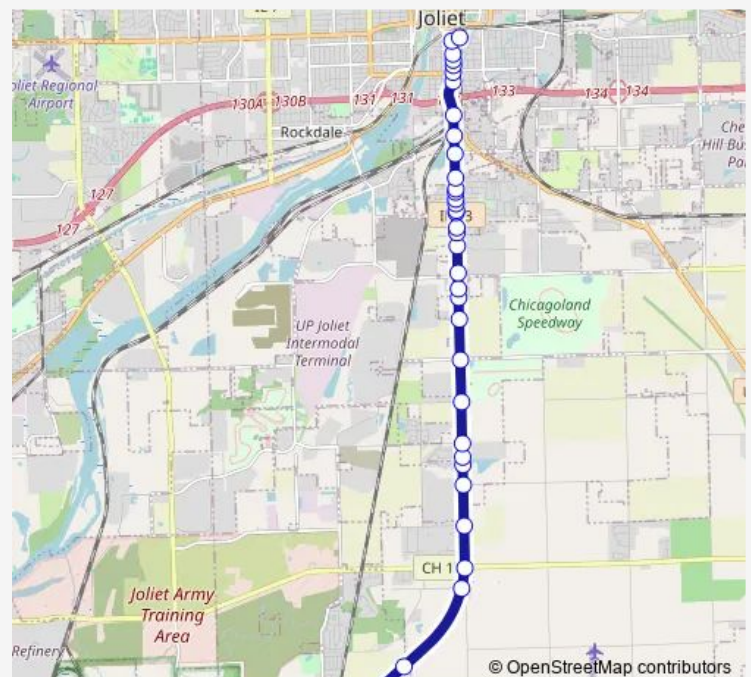

Rt. 53/Tehle

Rt. 53/Chicago

Rt. 53/Manhattan

Rt. 53/Noel

Rt. 53/Breen

Rt 53 / International Way

Rt. 53/Eaton

Rt. 53/Millsdale

Rt. 53/Sharp

Rt. 53/Schweitzer

Rt. 53/Dollar Tree

Route schedule

Mississippi/Deer Run — Pace Transit Center Bay L

Monday 05:43-16:41

Tuesday 05:43-16:41

Wednesday 05:43-16:41

Thursday 05:43-16:41

Friday 05:43-16:41

Saturday —

Sunday —

Route info

Direction: Mississippi/Deer Run

Stops: 44

Trip Duration: 0 hour 22 min

511 — Joliet- Elwood -Centerpoint

Rt. 53/Zipf

Rt. 53/Fred Schmidt/Vfw

Rt. 53/Laraway

Chicago St & Emerald Dr

Chicago St & Pheasant Run Rd

Chicago St & Bradford Rd

Chicago/Girard