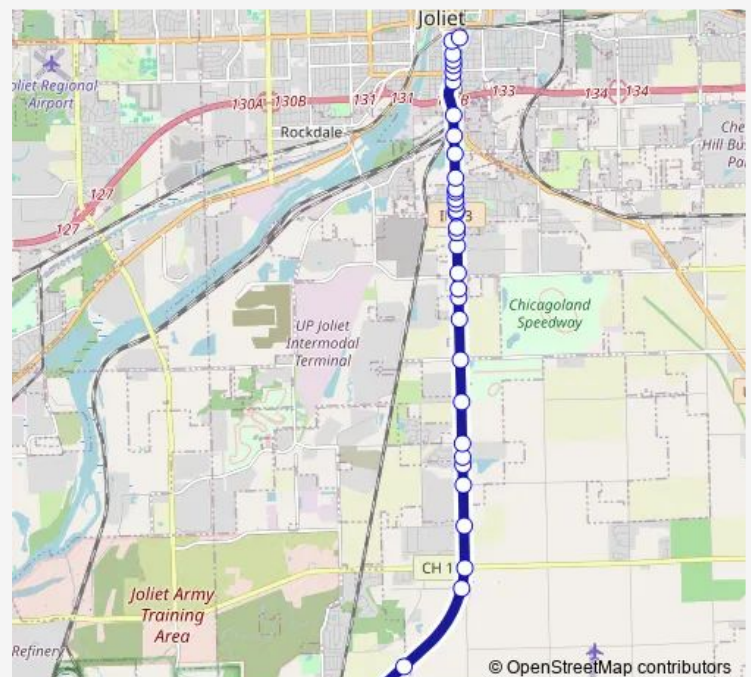

Rt. 53/Manhattan

Rt. 53/Noel

Rt. 53/Breen

Rt 53 / International Way

Rt. 53/Eaton

Rt. 53/Millsdale

Rt. 53/Sharp

Rt. 53/Schweitzer

### Route schedule

Mississippi/Deer Run — Pace Transit Center Bay L

Monday 05:43-16:41

Tuesday 05:43-16:41

Wednesday 05:43-16:41

Thursday 05:43-16:41

Friday 05:43-16:41

Saturday —

### Route info

Direction: Mississippi/Deer Run

Stops: 44

Trip Duration: 0 hour 25 min

511 — Joliet- Elwood -Centerpoint

Rt. 53/Zipf

Rt. 53/Fred Schmidt/Vfw

Rt. 53/Laraway

Chicago/3rd

Chicago/Osgood

Chicago/Marion

Pace Transit Center Bay L

**Direction**

Pace Transit Center Bay L — Mississippi/Deer Run

49 stops

[Open route schedule](#)