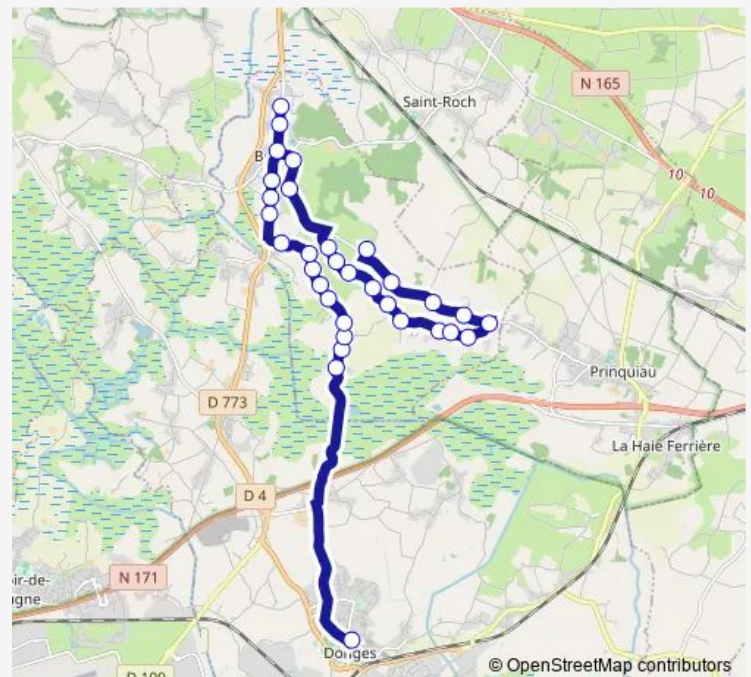

### Route schedule

Talbeau — A. Rimbaud

Monday	06:58
Tuesday	06:58
Wednesday	06:58
Thursday	06:58
Friday	06:58
Saturday	—
Sunday	—

### Route info

Direction: Talbeau

Stops: 32

Trip Duration: 0 hour 47 min

511 — SCO 511

BusMaps

Moulin Neuf

La Morandais

## Route info

Direction: École Publique Donges

Stops: 32

Trip Duration: 0 hour 47 min

Le Gros Chêne

La Grafinière

Le Bois Divais

La Mornais