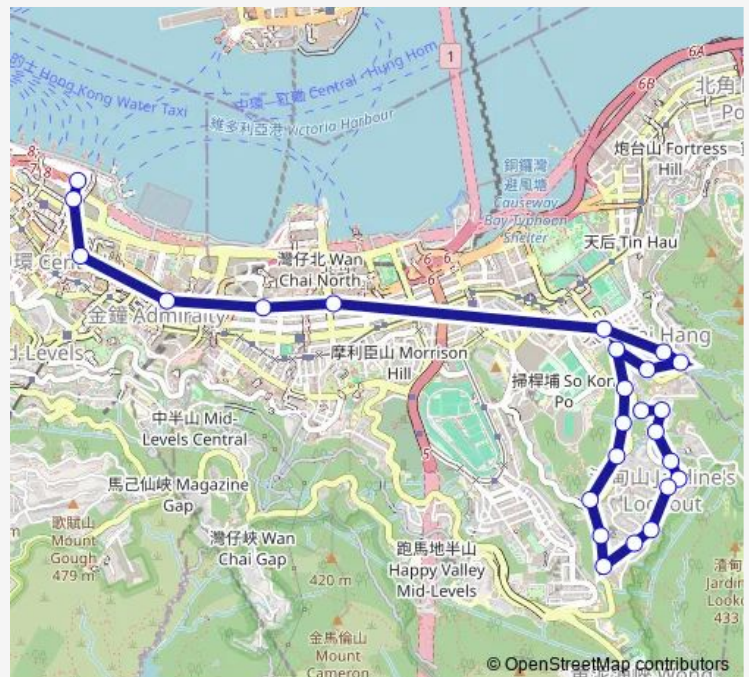

Route schedule

[Ctb] Park Garden, TAI Hang Drive — [Ctb] Central Ferry Piers[[Kmb+Ctb] Central (Central Ferry Piers)/
Central Ferry Piers[[Kmb] Central (Central Ferry Piers)

Monday	07:50-08:40
Tuesday	07:50-08:40
Wednesday	07:50-08:40
Thursday	07:50-08:40
Friday	07:50-08:40
Saturday	—
Sunday	—

Route info

Direction: [Ctb] Park Garden, TAI Hang Drive

Stops: 25

Trip Duration: 0 hour 36 min

■ 511 — TAI Hang Drive - Central (Central Ferry Piers)

[Ctb] OLD WAN Chai Police Station, Gloucester Road[[Kmb+Ctb] OLD WAN Chai Police Station/
Old WAN Chai Police Station, Gloucester Road[[Kmb] OLD WAN Chai Police Station

[Ctb] Fenwick Street, Gloucester Road[[Kmb+Ctb] Fenwick Street/
Fenwick Street, Gloucester Road[[Kmb] Fenwick Street

[Ctb] Admiralty - Admiralty Centre, Harcourt Road[[Kmb+Ctb] Admiralty Centre/
Admiralty - Admiralty Centre, Harcourt Road[[Kmb] Admiralty Centre