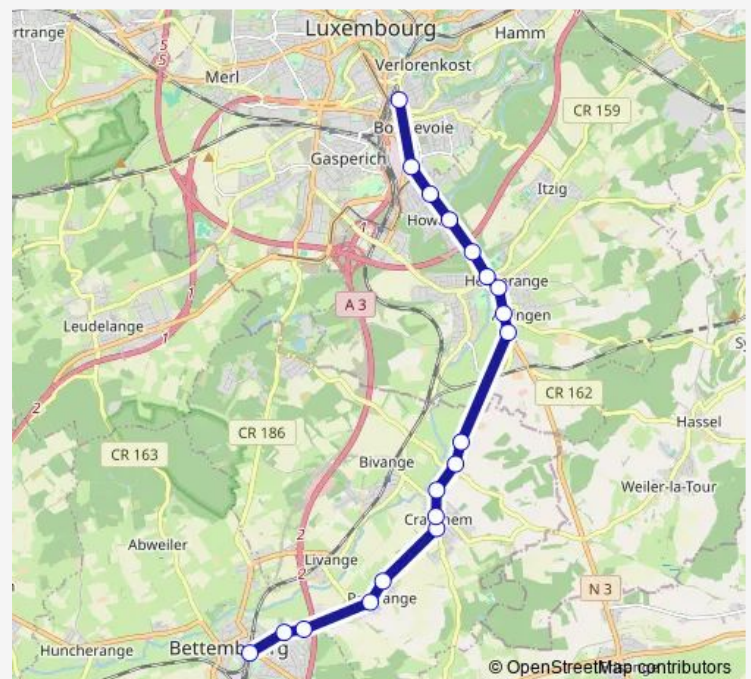

Saturday 05:05-23:05

Sunday 07:05-23:05

Route info

Direction: LUX Gare, Rocade quai 6

Stops: 19

Trip Duration: 0 hour 26 min

511

BusMaps

Direction

Bettembourg Gare Zone C — LUX Gare, Rocade quai 3

19 stops

[Open route schedule](#)

Bettembourg Gare Zone C

Bettembourg, Am Dräieck

Bettembourg, Peppingerschleid

Peppange, Musée