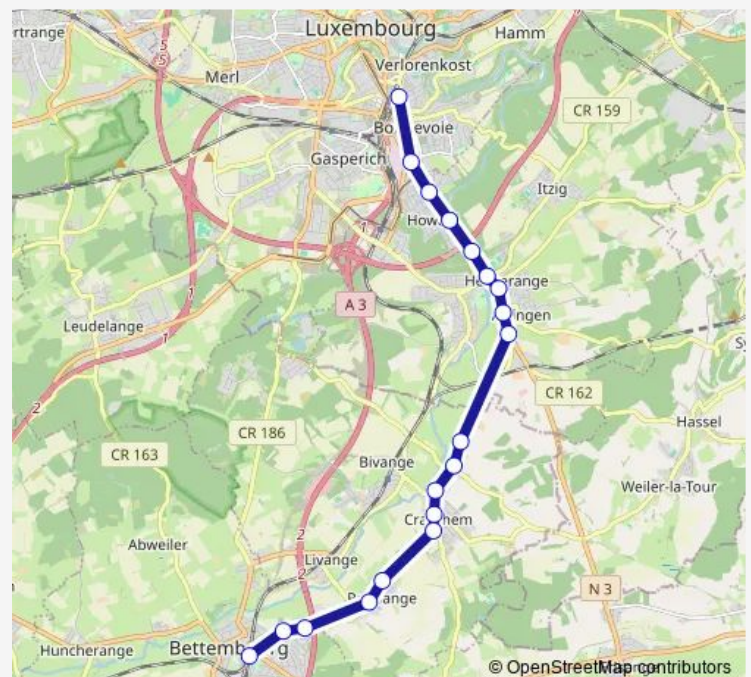

Bus 511

[Go to website](#)

Direction

Bettembourg, Gare routière — Luxembourg, Gare Rocade

19 stops

[Open route schedule](#)

Bettembourg, Gare routière

Bettembourg, Am Dräieck

Luxembourg, Gare Rocade

Route schedule

Bettembourg, Gare routière — Luxembourg, Gare Rocade

Monday 05:15-23:15

Tuesday 05:15-23:15

Wednesday 05:15-23:15

Thursday 05:15-23:15

Friday 05:15-23:15

Saturday 05:15-23:15

Sunday 06:15-22:15

Route info

Direction: Bettembourg, Gare routière

Stops: 19

Trip Duration: 0 hour 27 min

511

BusMaps

Direction

Luxembourg, Gare Rocade — Bettembourg, Gare routière

19 stops

[Open route schedule](#)

Luxembourg, Gare Rocade

Bonnevoie, Lycée Bouneweg Pe

Howald, Jhangeli

Howald, Am Houwaldsbierg