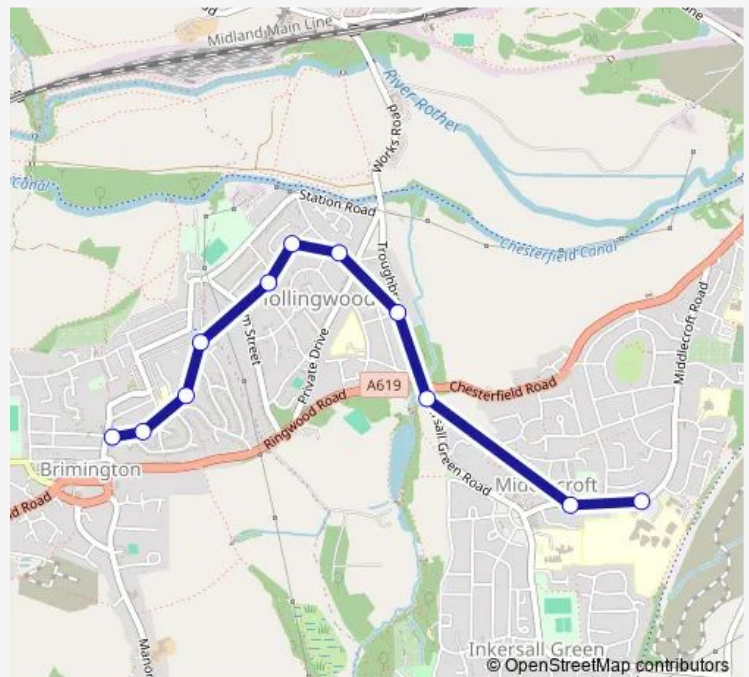

Ringwood Park

Troughbrook Road

Hollingwood Crescent

Sycamore Road 10

Beech Street

Markham Arms

Devon Drive

Oxford Road

High Street

Route schedule

Springwell School — High Street

Monday 15:20

Tuesday 15:20

Wednesday 15:20

Thursday 15:20

Friday 14:50

Saturday —

Sunday —

Route info

Direction: Springwell School

Stops: 11

Trip Duration: 0 hour 15 min

511 — Brimington - Springwell School Middlecroft

Direction

High Street — Springwell School

12 stops

[Open route schedule](#)

High Street

Oxford Road

Devon Drive

Markham Arms

Beech Street