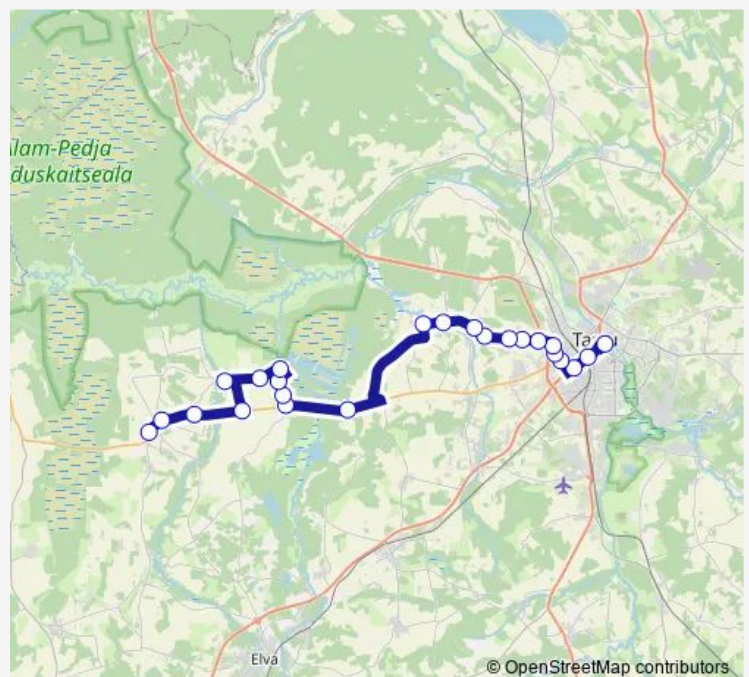

Direction

Tartu bussijaam — Ristimäe

24 stops

[Open route schedule](#)

Tartu bussijaam

Pauluse

Kaare

Viljandi maantee

Nisu

Kannikese

Kandiküla

Paju

Heinvaru

Rahinge

Rahinge kool

Tüki

Ilmatsalu kool

Pakla

Lilleküla tee

Ridaküla

Ilvese

Ulila

Karjääri

Rämsi

Kaimi

Route schedule

Tartu bussijaam — Ristimäe

Monday —

Tuesday —

Wednesday —

Thursday —

Friday —

Saturday 13:25

Sunday 13:25

Route info

Direction: Tartu bussijaam

Stops: 24

Trip Duration: 0 hour 45 min