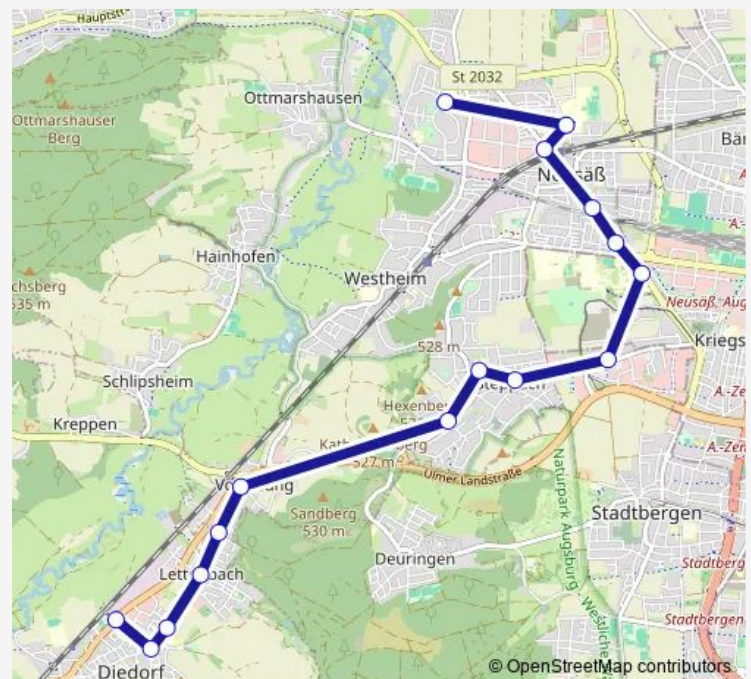

Monday 12:20-15:10

Tuesday 12:20-15:10

Wednesday 12:20-15:10

Thursday 12:20-15:10

Friday 12:20-13:07

Saturday —

Sunday —

Route info

Direction: Neusäß, Eichenwaldschule a

Stops: 7

Trip Duration: 0 hour 15 min

■ 511 — Hammel - Täferlingen - Neusäß - Steppach - Lettenbach - Diedorf

Direction

Hammel, Mitte a — Neusäß, Schulzentrum B

7 stops

17 stops

[Open route schedule](#)

Diedorf, Pestalozzistraße a

Diedorf, Lindenstraße a

Diedorf, Seniorenzentrum e

Lettenbach, Dieselstraße b

Lettenbach, Rehwinkel b

Vogelsang e

Thursday 07:14-14:23

Friday 07:14-07:42

Saturday —

Sunday —

Route info

Direction: Diedorf, Pestalozzistraße a

Stops: 17

Trip Duration: 0 hour 32 min