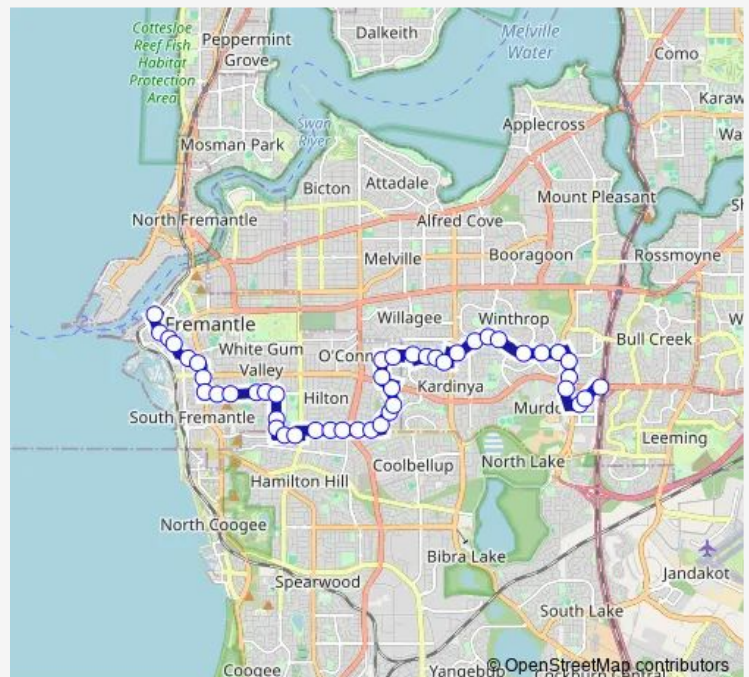

Saturday 06:43-22:17

Sunday 07:42-20:18

Route info

Direction: Fremantle Stn Stand 8

Stops: 46

Trip Duration: 0 hour 35 min

Winterfold Rd After Hebbard St

Mccombe Av After Pioneer Ct

Mccombe Av After Mckenzie Rd

Mccombe Av After Petterson Av

Mccombe Av Before Bradbury Wy

Ladner St After South St

Ladner St Before Peel Rd

Peel Rd Before Adams St

Harvey Cr After Jaggs Wy

Le Souef Dr After Nicol Cl

Le Souef Dr Before Alsop Pl

Le Souef Dr After Reid St

Somerville Bvd After North Lake Rd

Somerville Bvd After Keall Pass

Somerville Bvd Before Winthrop Dr

Somerville Bvd Before Kingston Pl

Somerville Bvd Before Jackson Av

Somerville Bvd After Saint Pass

Somerville Bvd Before Murdoch Dr

Murdoch Dr After Marsengo Rd

Murdoch Dr Before South St

Murdoch Dr After South St

Barry Marshall Pde Fiona Stanley Hospital

Barry Marshall Pde Before Fiona Wood Rd