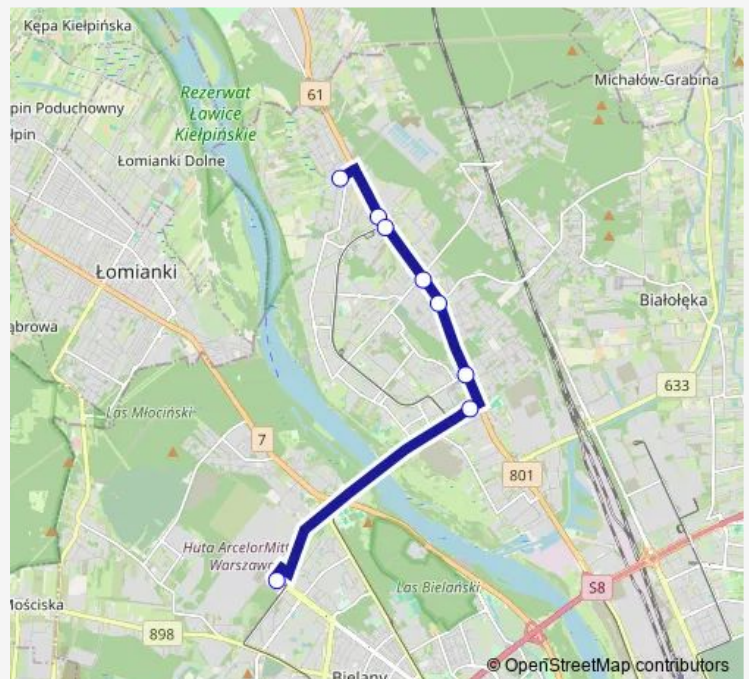

**Direction**

Dąbrówka Wiślana 02 — Metro Młociny 01

8 stops

[Open route schedule](#)

Dąbrówka Wiślana 02

Poetów 01

Winnica 11

Henryków 01

Wednesday 07:36-08:33

Thursday 07:36-08:33

Friday 07:36-08:33

Saturday —

Sunday —

**Route info**

Direction: Dąbrówka Wiślana 02

Stops: 8

Trip Duration: 0 hour 21 min

## Route info

Direction: Dąbrówka Wiślana 02

Stops: 8

Trip Duration: 0 hour 17 min