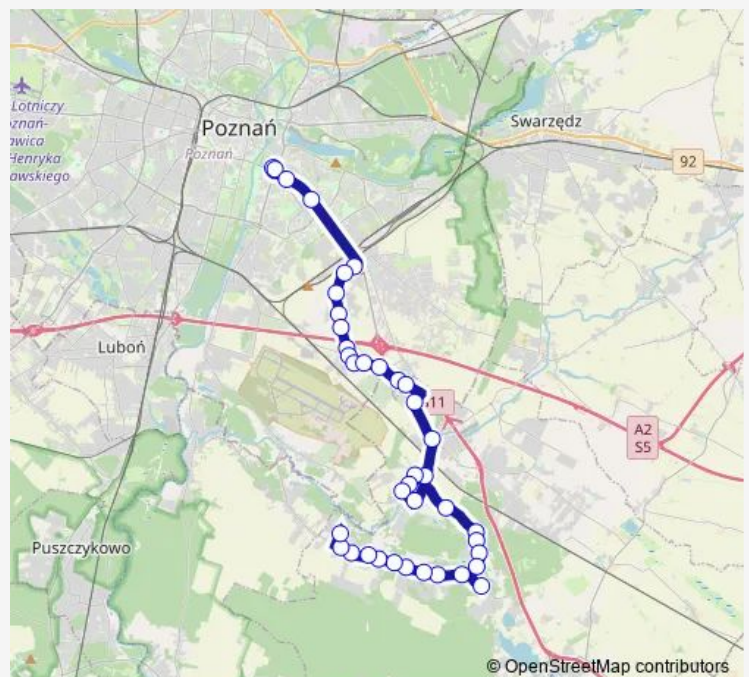

Bus 511 Rondo Rataje - Kamionki Klonowa|Kamionki Klonowa - Rondo Rataje

[Go to website](#)

Direction

Rondo Rataje — Kamionki/Klonowa

39 stops

[Open route schedule](#)

Rondo Rataje

Rondo Rataje

Os. Jagiellońskie

Os. Lecha I

Torowa Wiadukt

Urszulanek

Sanocka

Strzyżowska

Pokrzywno

Rymanowska

Jarosławska

Krzesiny

Krzesiny Szkoła

Krzesiny Wiadukt

Nad Krzesinką

Jaryszki/Składowa Magazyny

Jaryszki/Składowa

Koninko/Drukarska

Koninko/Telewizyjna

Koninko/Dziennikarska

Koninko/Pisarska

Route schedule

Rondo Rataje — Kamionki/Klonowa

Monday 05:10-23:05

Tuesday 05:10-23:05

Wednesday 05:10-23:05

Thursday 05:10-23:05

Friday 05:10-23:05

Saturday —

Sunday —

Route info

Direction: Rondo Rataje

Stops: 39

Trip Duration: 0 hour 56 min

511 — Rondo Rataje - Kamionki Klonowa|Kamionki Klonowa - Rondo Rataje