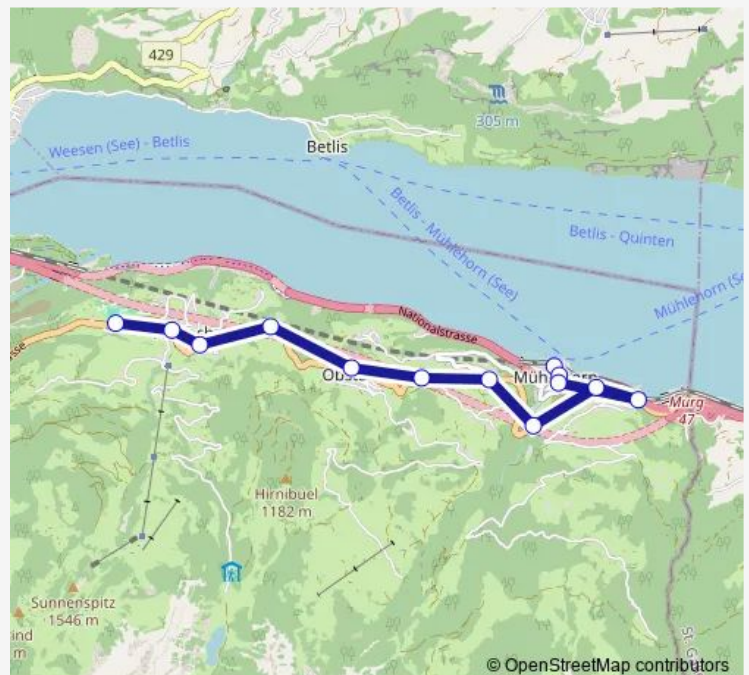

Mühlehorn, Bahnhof

### Route info

Direction: Filzbach, Garage

Stops: 13

Trip Duration: 0 hour 14 min