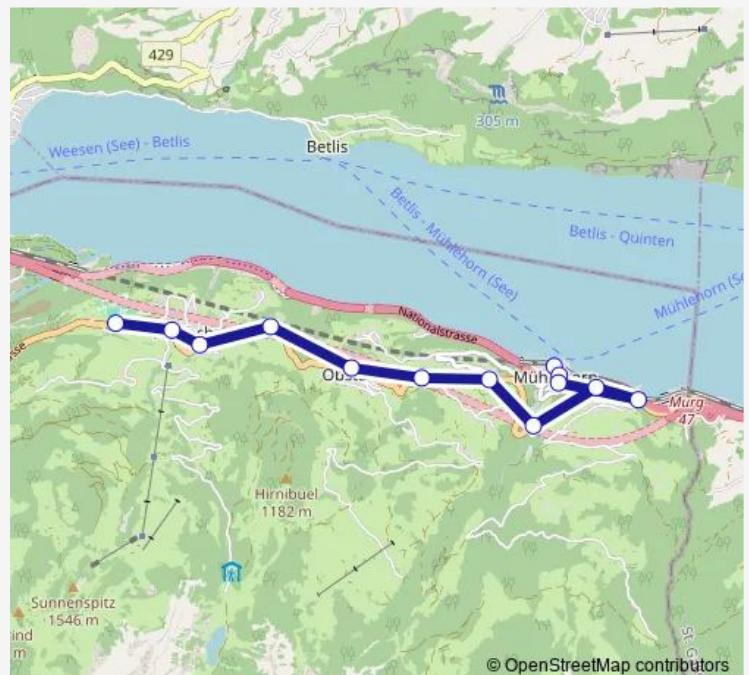

Saturday —

Sunday —

Route info

Direction: Filzbach, Garage

Stops: 13

Trip Duration: 0 hour 14 min

Direction

Mühlehorn, Bahnhof — Filzbach, Garage

13 stops

[Open route schedule](#)

Mühlehorn, Bahnhof

Mühlehorn, Dorf

Mühlehorn, Oberdorf

Mühlehorn, Stutz

Mühlehorn, Hohrain

Mühlehorn, Beerenboden